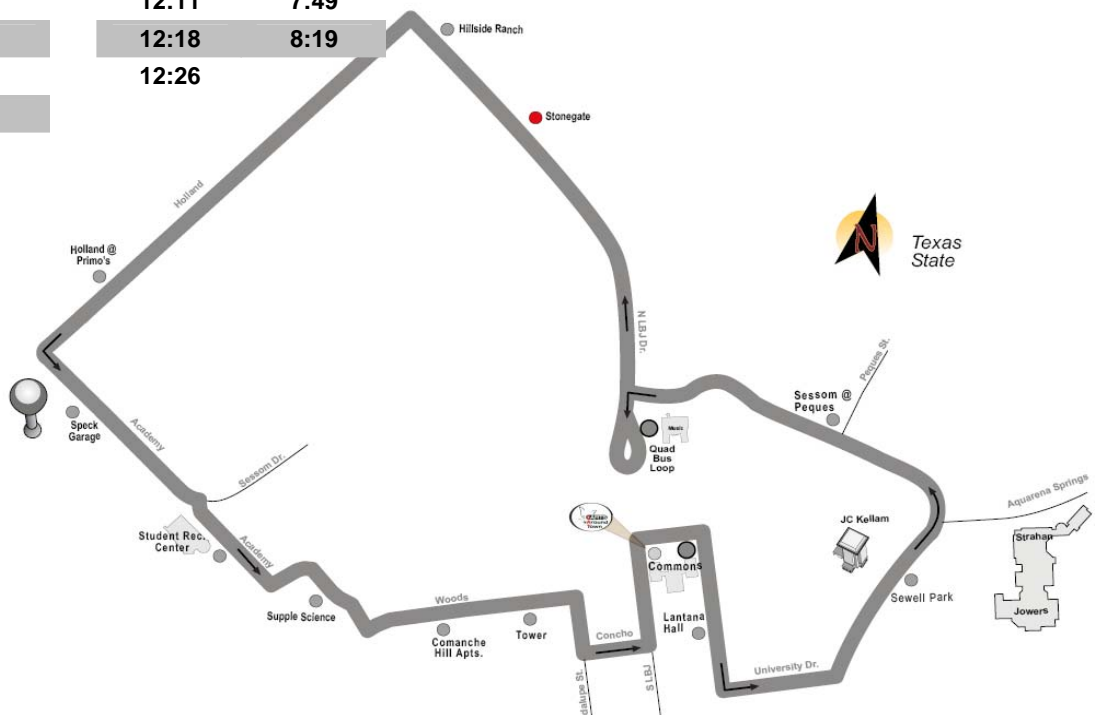

Route 11 – Campus Loop

Departure times from the Quad and the Commons

Monday - Thursday Quad Bus Loop		The Commons		Friday Quad Bus Loop		Friday The Commons	
7:14 AM*	12:28	7:34 AM	12:34	7:30 AM*	11:30	7:50 AM	11:35
7:21*	12:36	7:41	12:41	7:40*	11:45	8:00	11:40
7:28*	12:44	7:48	12:48	7:50*	11:50	8:10	11:50
7:36*	12:51	7:56	12:56	8:00	12:00 PM	8:20	12:05 PM
7:44	12:58	8:04	1:04	8:10	12:15	8:30	12:10
7:51	1:06	8:11	1:11	8:20	12:20	8:40	12:20
7:58	1:14	8:18	1:18	8:30	12:30	8:50	12:35
8:06	1:21	8:26	1:26	8:40	12:45	9:00	12:50
8:14	1:28	8:34	1:34	8:50	1:00	9:10	1:05
8:21	1:36	8:41	1:41	9:00	1:30	9:20	1:20
8:28	1:44	8:48	1:48	9:10	2:00	9:30	1:50
8:36	1:51	8:56	1:56	9:20	2:30	9:40	2:20
8:44	1:58	9:04	2:04	9:30	3:00	9:50	2:50
8:51	2:06	9:11	2:11	9:40	3:30	10:00	3:20
8:58	2:16	9:18	2:18	9:50	4:00	10:10	3:50
9:06	2:26	9:26	2:36	10:00	4:30	10:20	4:20
9:14	2:36	9:34	2:46	10:10	5:00	10:30	4:50
9:21	2:46	9:41	2:56	10:20	5:30	10:40	5:20
9:28	2:56	9:48	3:06	10:30	6:00	10:50	5:50
9:36	3:06	9:56	3:16	10:40	6:30	11:00	6:20
9:44	3:16	10:04	3:26	10:50	7:00	11:00	6:50
9:51	3:26	10:11	3:36	11:00	7:30	11:10	7:20
9:58	3:36	10:18	3:46	11:10	8:00	11:20	7:50
10:06	3:46	10:26	3:56				
10:14	3:56	10:34	4:06				
10:21	4:06	10:41	4:16				
10:28	4:16	10:48	4:26				
10:36	4:26	10:56	4:36				
10:44	4:36	11:04	4:46				
10:51	4:46	11:11	4:56				
10:58	4:56	11:18	5:06				
11:06	5:06	11:26	5:16				
11:14	5:16	11:34	5:36				
11:21	5:31	11:41	5:46				
11:28	5:46	11:48	6:19				
11:36	6:01	11:56	6:49				
11:44	6:31	12:04 PM	7:19				
11:51	7:01	12:11	7:49				
11:58	7:31	12:18	8:19				
12:06 PM	8:01	12:26					
12:14	8:31						
12:21							

*The first buses, (marked in bold red), depart from Stonegate Apts. All other times are departures from the Quad Bus Loop next to the Music Building and the Commons on Bobcat Trail. New times for service added in September and October 2009 are in bold blue.