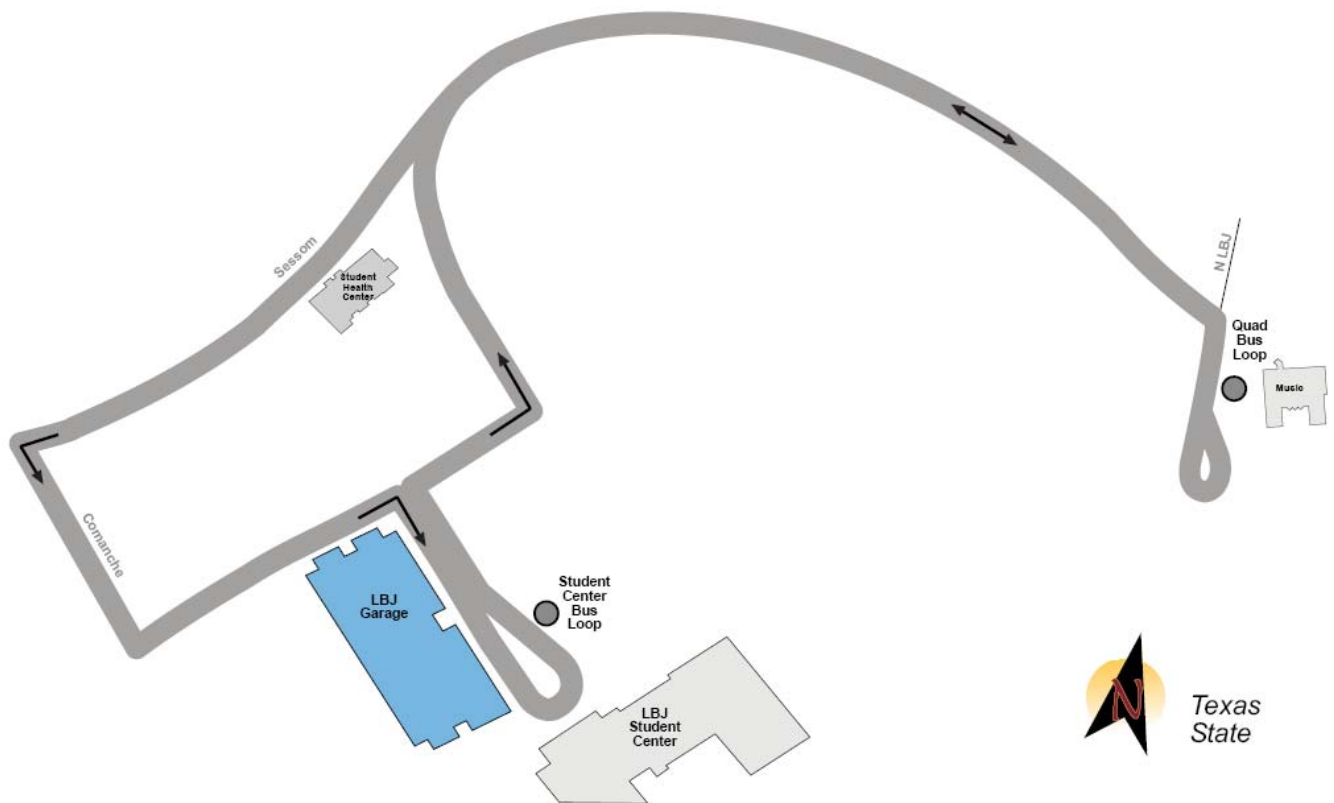

Route 12 – Student Center

Departure times from the Quad and Student Center

Monday –Friday Quad Bus Loop

8:34 AM	10:44
8:44	10:54
8:54	11:04
9:04	11:14
9:14	11:30
9:30	11:39
9:39	11:49
9:49	11:59
9:59	12:09 PM
10:09	12:19
10:19	12:35
10:35	12:49

Monday - Friday Student Center

8:30 AM	10:40
8:40	10:50
8:50	11:00
9:00	11:10
9:10	11:20
9:20	11:35
9:35	11:45
9:45	11:55
9:55	12:05 PM
10:05	12:15
10:15	12:25
10:25	12:40

This schedule operates Monday – Friday. Stop times are listed for both bus loops. Bus picks up at the Student Center bus loop next to Jackson Hall; also picks up on the east side of the Quad bus loop next to the Music Building.

Additional service up the hill *from* the Quad bus loop *to* the bus stop at the intersection of Sessom and Comanche, (next to Mitte Art), is available by taking Route 24 (Ranch Road) between 7:25 am – 7:55 pm Monday through Thursday; and 7:20 am – 5:25 pm on Friday.