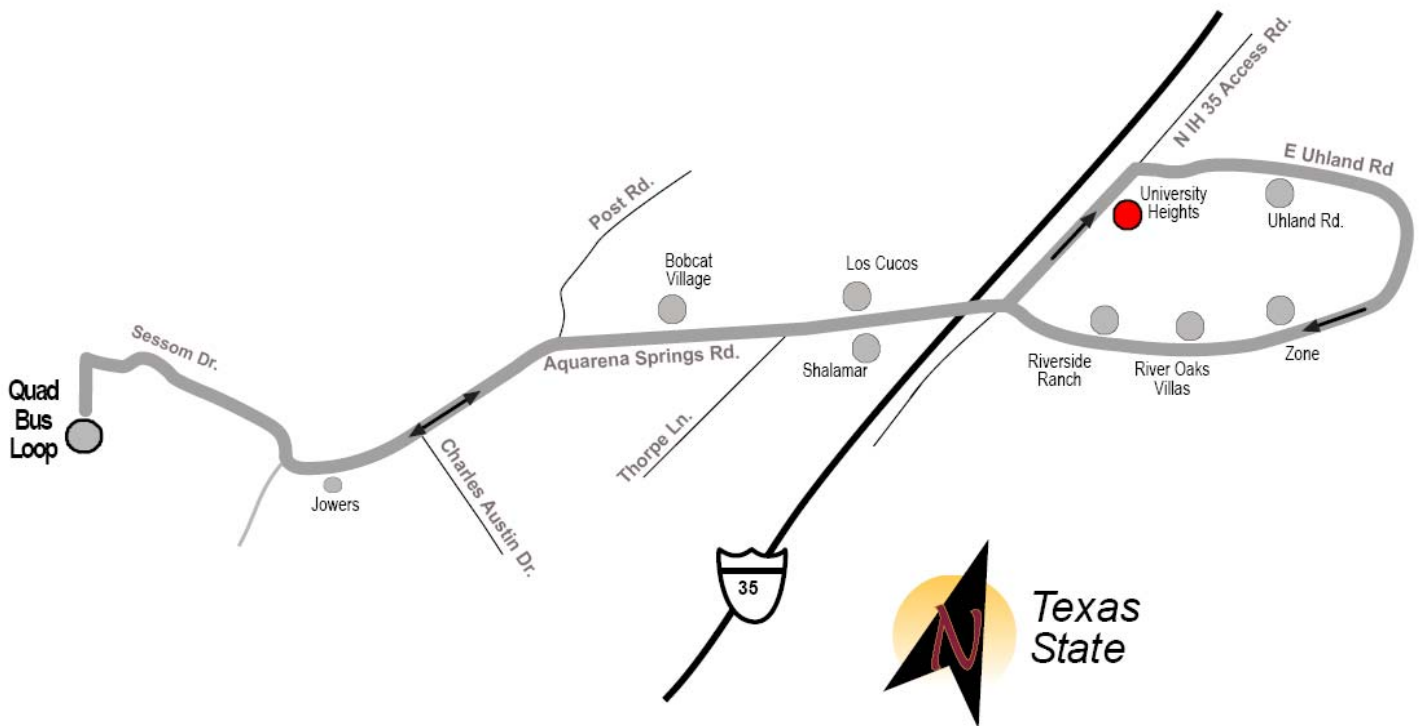

Route 20 – Aquarena Springs

Departure times from Campus

Monday – Thursday

| | | |
|-----------------|-----------------|-------------|
| 6:57 AM* | 10:22 | 1:45 |
| 7:00 | 10:30 | 1:52 |
| 7:20 | 10:37 | 2:00 |
| 7:22 | 10:45 | 2:07 |
| 7:30 | 10:52 | 2:15 |
| 7:25 | 11:00 | 2:22 |
| 7:45 | 11:07 | 2:30 |
| 7:52 | 11:15 | 2:45 |
| 7:55 | 11:22 | 2:55 |
| 8:05 | 11:30 | 3:05 |
| 8:15 | 11:37 | 3:15 |
| 8:22 | 11:45 | 3:25 |
| 8:25 | 11:52 | 3:35 |
| 8:35 | 12:00 PM | 3:45 |
| 8:45 | 12:07 | 3:55 |
| 8:52 | 12:15 | 4:10 |
| 9:00 | 12:22 | 4:15 |
| 9:07 | 12:30 | 4:25 |
| 9:15 | 12:37 | 4:40 |
| 9:22 | 12:45 | 4:45 |
| 9:30 | 12:52 | 4:55 |
| 9:37 | 1:00 | 5:10 |
| 9:45 | 1:07 | 5:15 |
| 9:52 | 1:15 | 5:40 |
| 10:00 | 1:22 | 6:20 |
| 10:07 | 1:30 | 7:00 |
| 10:15 | 1:37 | 7:55 |

*The first buses, (marked in bold red), depart from University Heights. All other times are departures from the Quad Bus Loop. Aquarena/Blanco combo times are marked in bold green. Times for service added in October of 2009 is in bold blue.