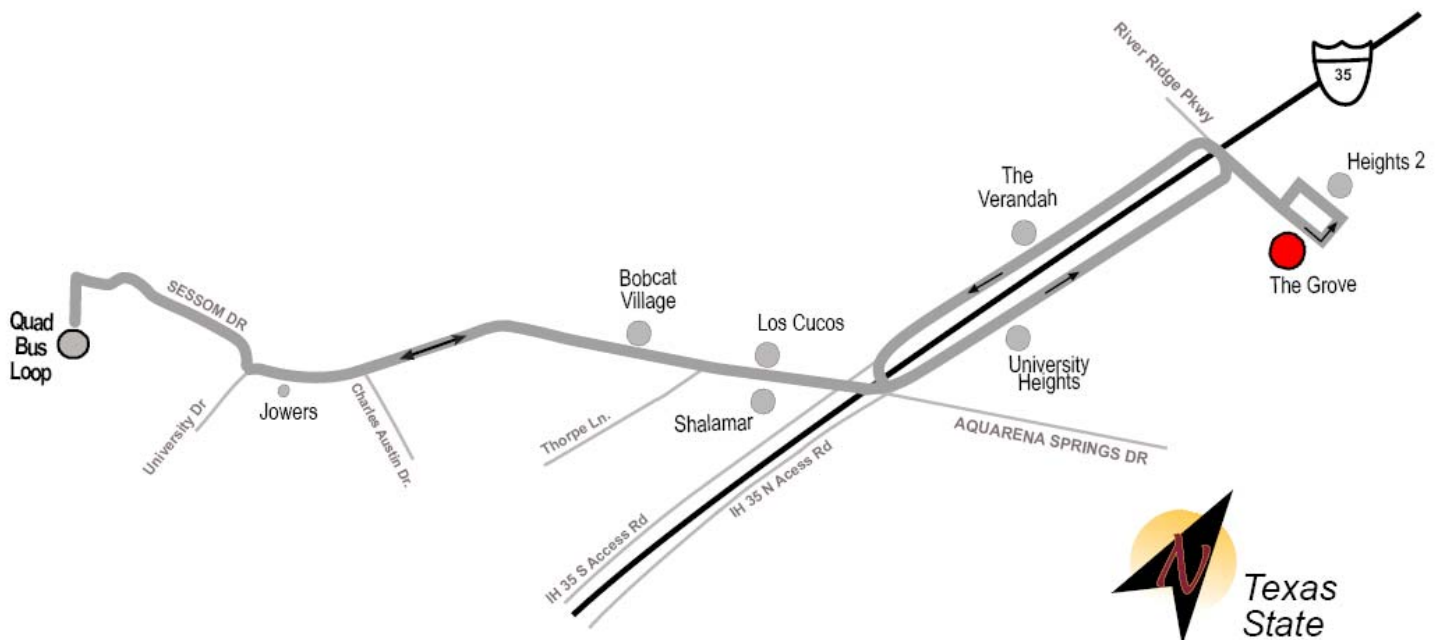

Route 21 – Blanco River

Departure times from Campus

Monday –Thursday

7:00 AM*	12:50
7:15*	1:05
7:20	1:20
7:35	1:35
7:50	1:50
8:05	2:05
8:20	2:20
8:35	2:35
8:50	2:50
9:05	3:05
9:20	3:20
9:35	3:35
9:50	3:50
10:05	4:05
10:20	4:20
10:35	4:35
10:50	4:55
11:05	5:05
11:20	5:35
11:35	5:40
11:50	6:20
12:05 PM	7:00
12:20	7:55
12:35	

Friday

6:55 AM*	10:45
7:10*	11:00
7:15	11:15
7:30	11:30
7:45	11:45
8:00	12:00 PM
8:15	12:15
8:30	12:30
8:45	12:45
9:00	1:25
9:15	2:05
9:30	2:45
9:45	3:25
10:00	4:05
10:15	4:45
10:30	5:25

*The first buses, (marked in bold red), depart from The Grove. All other times are departures from the Quad Bus Loop. Aquarena/Blanco combo times are marked in bold green. Times in bold blue are for service added in October 2009.