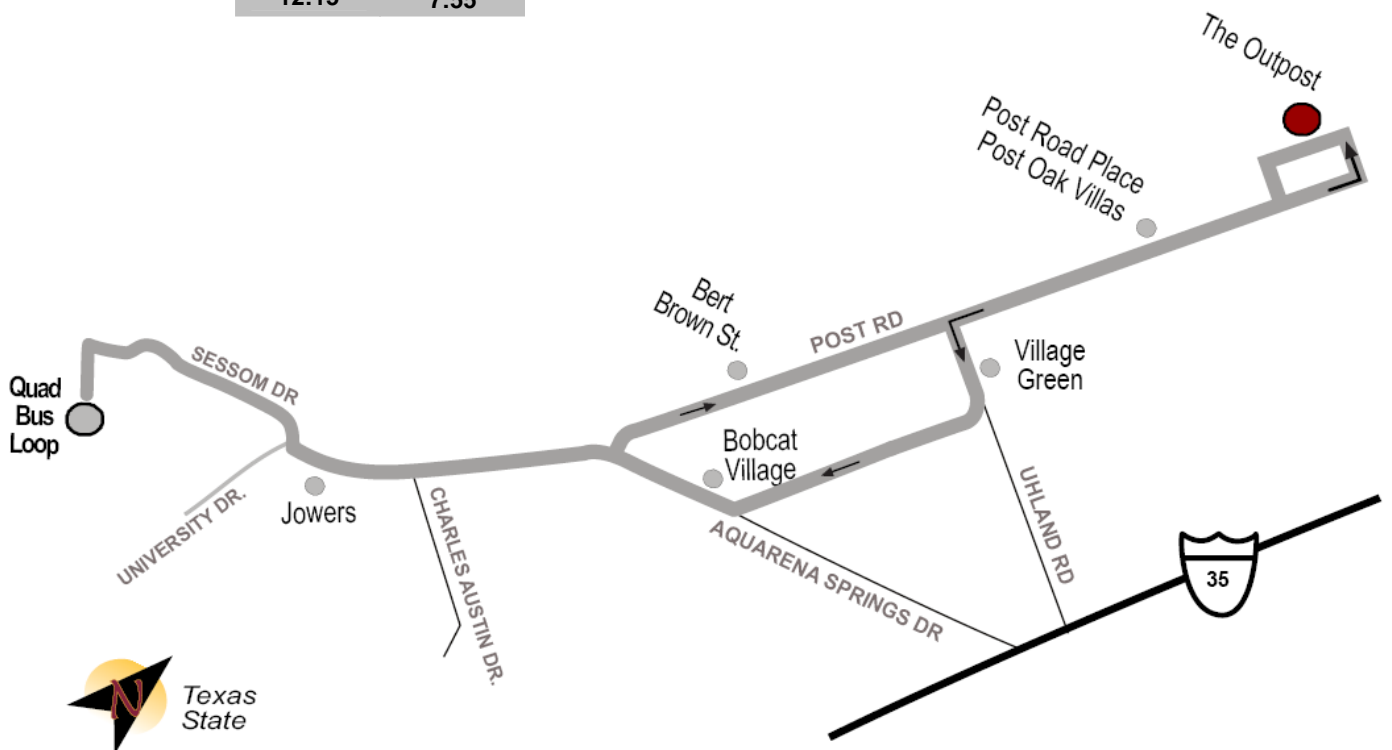

Route 22 – Post Road

Departure times from Campus

Monday –Thursday

7:05 AM*	12:25
7:25*	12:45
7:25	12:55
7:45	1:05
7:55	1:15
8:05	1:25
8:15	1:45
8:25	1:55
8:45	2:05
8:55	2:15
9:05	2:25
9:15	2:45
9:25	2:55
9:45	3:05
9:55	3:15
10:05	3:25
10:15	3:45
10:25	3:55
10:45	4:10
10:55	4:25
11:05	4:55
11:15	5:25
11:25	5:55
11:45	6:25
11:55	6:55
12:05 PM	7:25
12:15	7:55

Friday

7:05 AM*	11:05
7:25*	11:15
7:25	11:25
7:45	11:45
7:55	11:55
8:05	12:05 PM
8:15	12:15
8:25	12:25
8:45	12:55
8:55	1:05
9:05	1:25
9:15	1:55
9:25	2:05
9:45	2:25
9:55	2:55
10:05	3:25
10:15	3:55
10:25	4:25
10:45	4:55
10:55	5:25

*The first buses, (marked in bold red), depart from The Outpost. All other times are departures from the Quad Bus Loop. Times marked in bold blue are for service added in October 2009.

Effective: October 14, 2009