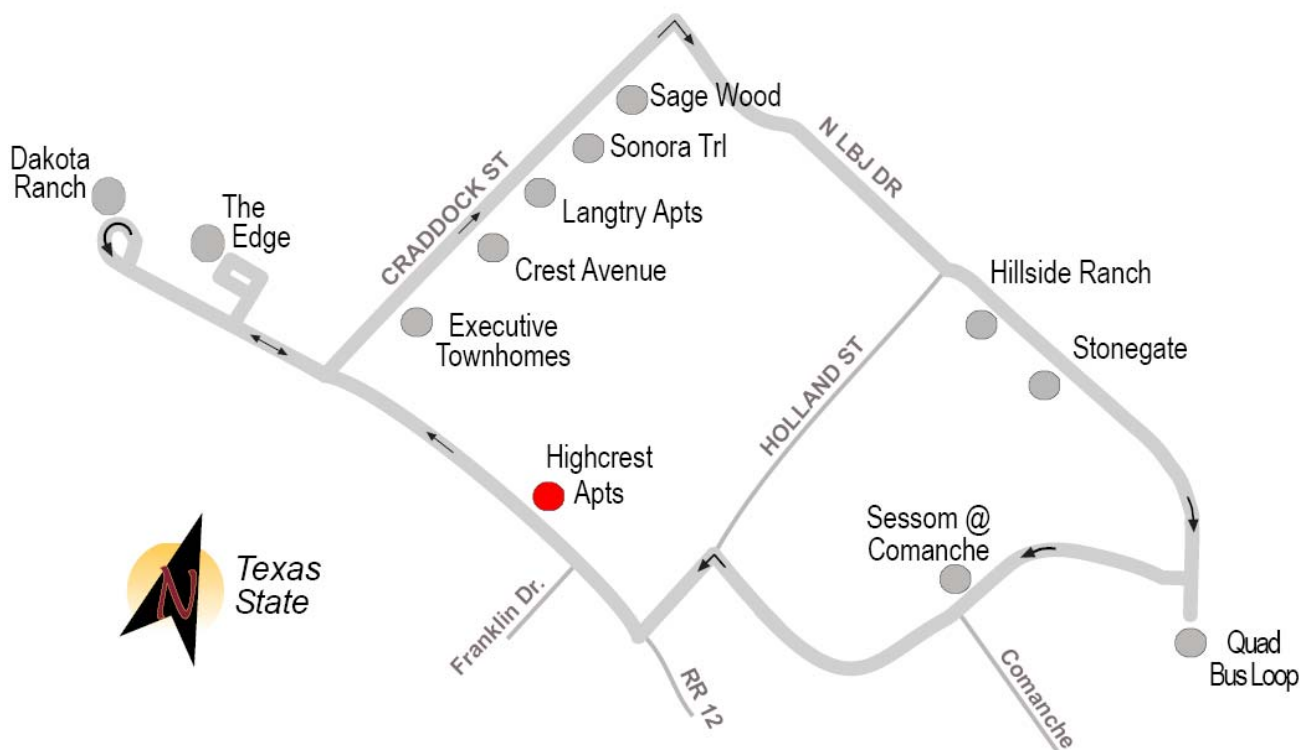

Route 24 – Ranch Road

Departure times from Campus

Monday –Thursday

7:04 AM*	10:26	1:38
7:10*	10:32	1:44
7:16*	10:38	1:50
7:20	10:44	1:56
7:26	10:50	2:02
7:32	10:56	2:10
7:44	11:02	2:18
7:50	11:08	2:26
7:56	11:14	2:34
8:08	11:20	2:42
8:14	11:26	2:50
8:20	11:32	2:58
8:32	11:38	3:06
8:34	11:44	3:14
8:38	11:50	3:22
8:44	11:56	3:30
8:50	12:02 PM	3:38
8:56	12:08	3:46
9:02	12:14	3:54
9:08	12:20	4:06
9:14	12:26	4:18
9:20	12:32	4:30
9:26	12:38	4:42
9:32	12:44	4:54
9:38	12:50	5:06
9:44	12:56	5:30
9:50	1:02	5:54
9:56	1:08	6:18
10:02	1:14	6:42
10:08	1:20	7:06
10:14	1:26	7:30
10:20	1:32	7:54

Friday

7:05 AM*	10:48
7:13*	10:56
7:21*	11:04
7:20	11:12
7:28	11:20
7:36	11:28
7:44	11:36
7:52	11:44
8:00	11:52
8:08	12:00 PM
8:16	12:08
8:24	12:16
8:32	12:32
8:40	12:40
8:48	12:56
8:56	1:04
9:04	1:20
9:12	1:28
9:20	1:52
9:28	2:16
9:36	2:40
9:44	3:04
9:52	3:28
10:00	3:52
10:08	4:16
10:16	4:40
10:24	5:04
10:32	5:28
10:40	

*The first buses, (marked in bold red), depart from Highcrest Apts. All other times are departures from the Quad Bus Loop.

Effective: August 26, 2009