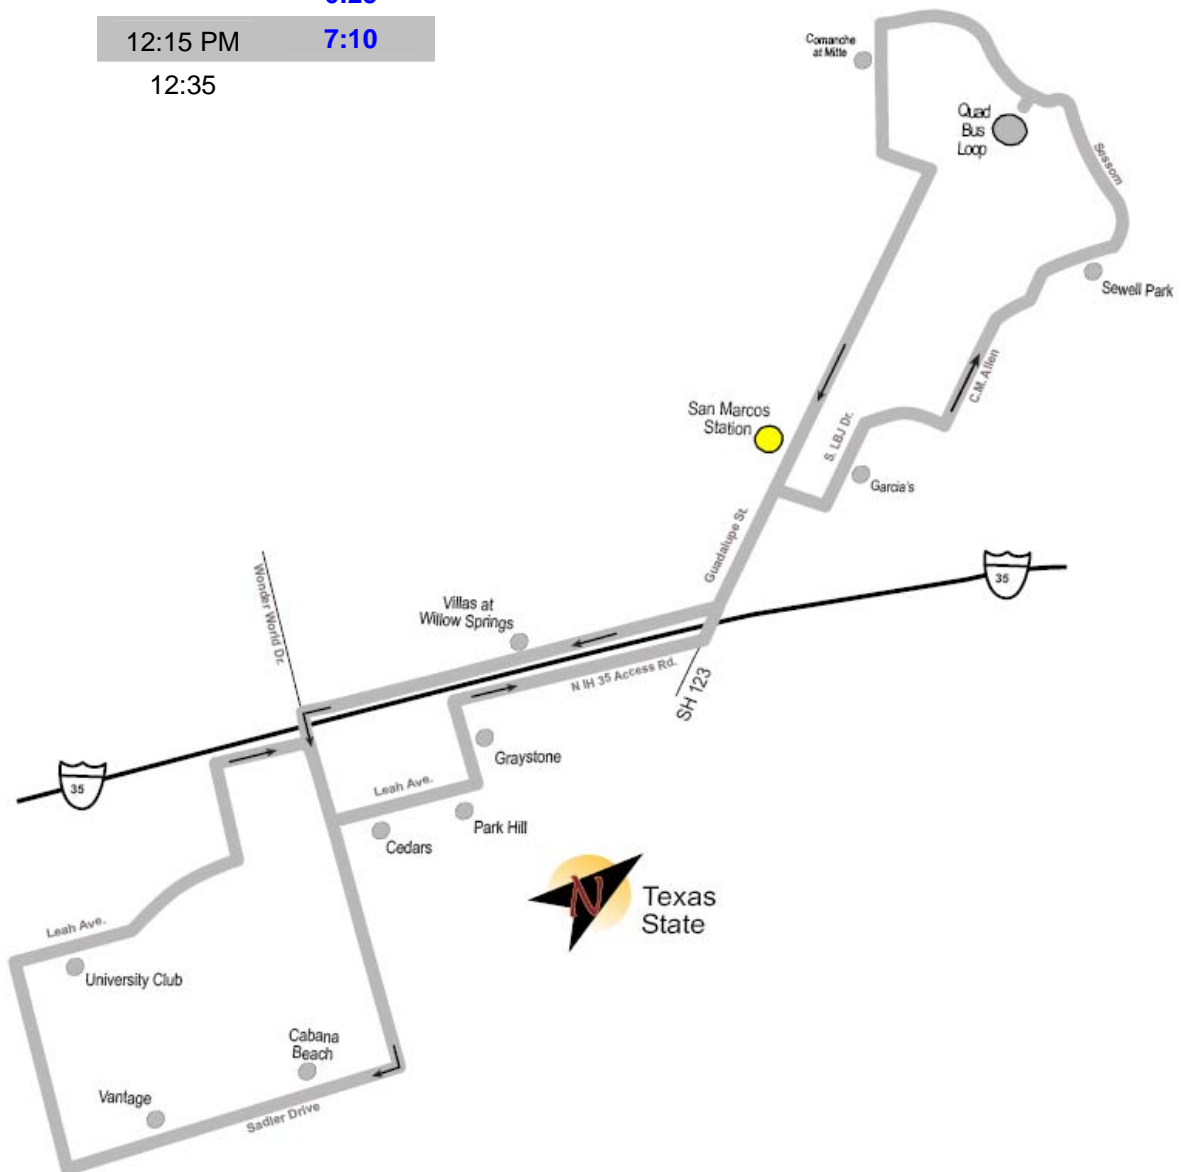

# Route 26 – Wonder World

Departure times from Campus

## Monday - Thursday

<b>7:00 AM*</b>	12:55
<b>7:20*</b>	1:15
7:35	1:35
7:55	1:55
8:15	2:15
8:35	2:35
8:55	2:55
9:15	3:15
9:35	3:35
9:55	3:55
10:15	4:15
10:35	4:35
10:55	4:55
11:15	<b>5:15</b>
11:35	<b>5:35</b>
11:55	<b>6:25</b>
12:15 PM	<b>7:10</b>
12:35	

## Friday

<b>7:00 AM*</b>	11:35
<b>7:20*</b>	11:55
7:35	12:15 PM
7:55	12:35
8:15	12:55
8:35	1:15
8:55	1:35
9:15	1:55
9:35	2:35
9:55	3:15
10:15	3:55
10:35	4:35
10:55	5:15
11:15	

The Clarewood/Wonder World combo route times are shown in **bold blue** and depart campus between 5:15 – 7:10 pm.

\* First buses of the day are marked in **bold red** and begin at the Villas at Willow Springs. All other times are departures from the Quad Bus Loop.

Effective: August 26, 2009