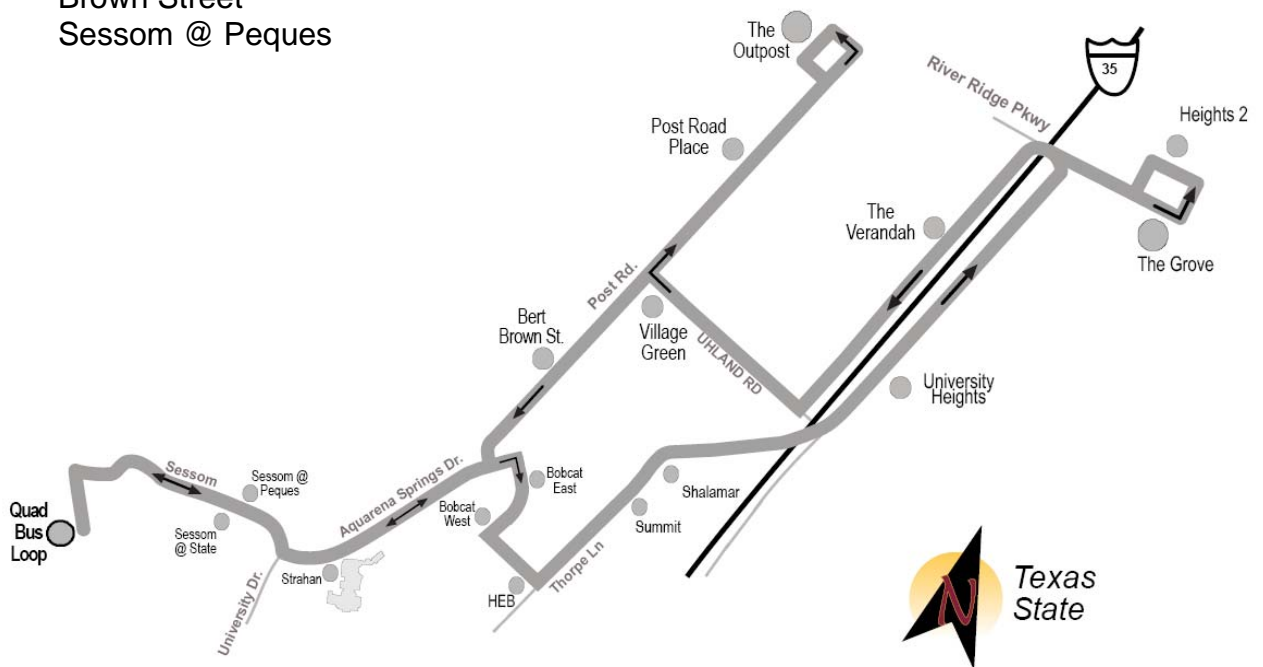

# Route 1 – East Monday – Thursday only Fall 2009

### Quad Bus Loop

Sessom @ State St.  
Strahan  
Bobcat East  
Bobcat West  
HEB on Robbie Ln  
Summit  
Shalamar  
University Heights  
The Grove  
The Heights 2  
Verandah  
Village Green Apt  
Outpost Apt  
Post Road Place  
Brown Street  
Sessom @ Peques

## Departure Times

*From The Quad Bus Loop*

8:35 PM
9:25
10:05
10:45
<b>11:25</b>

## Notes:

- Buses depart Campus from the Quad Bus Loop.
- Routes *include* inbound service to campus as well as outbound service.
- \* Time in **bold** is last route departure from campus and provides outbound service only, (no off-campus pick-ups for these departure times).