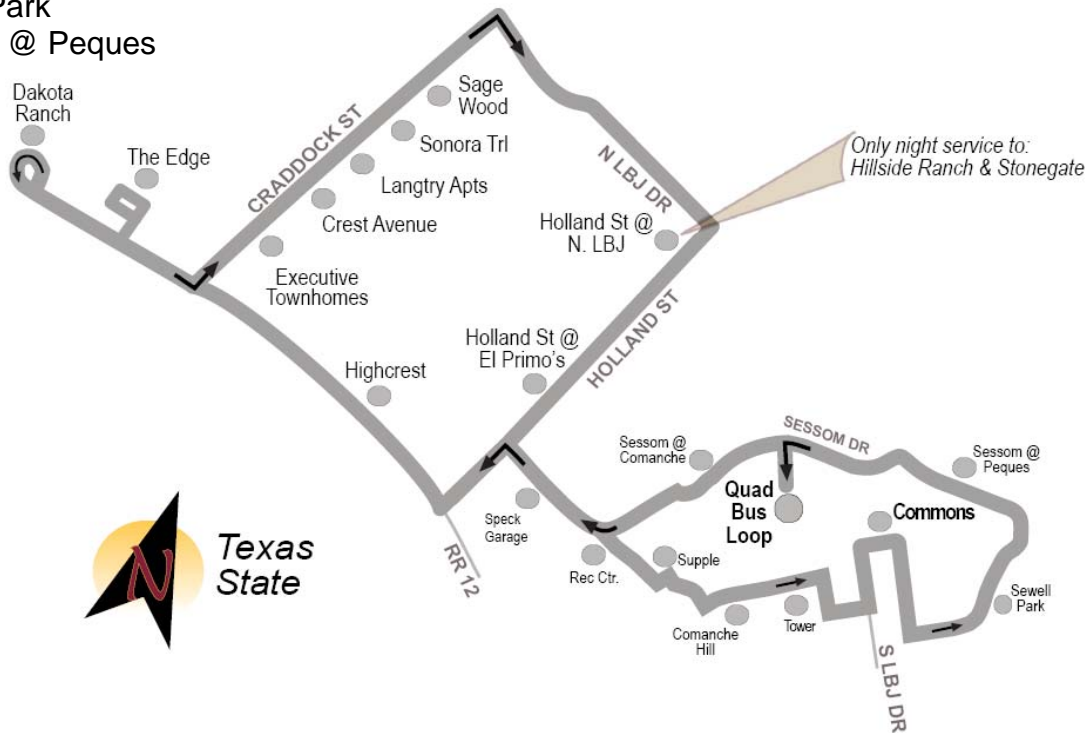

Route 2 – Night West Monday – Thursday only Fall 2009

Stops

In order of service provided

Quad Bus Loop

Sessom @ Comanche
Highcrest
The Edge
Dakota Ranch
Executive Townhomes
Crest Ave
Langtry Apts
Sonora Trl
Sagewood
Holland St. @ N. LBJ St.
Holland St. @ El Primo's
Speck Garage
Rec Center
Supple Science
Comanche Hill
The Tower
Commons
Sewell Park
Sessom @ Peques

Departure Times

From Quad Bus Loop

8:35 PM
9:25
10:05
10:45
11:25

Notes:

- Buses depart Campus from the Quad Bus Loop.
- Routes *include* inbound service to campus as well as outbound service.
- * Time in **bold** is last route departure from campus and provides outbound service only, (no off-campus pick-ups for these departure times).