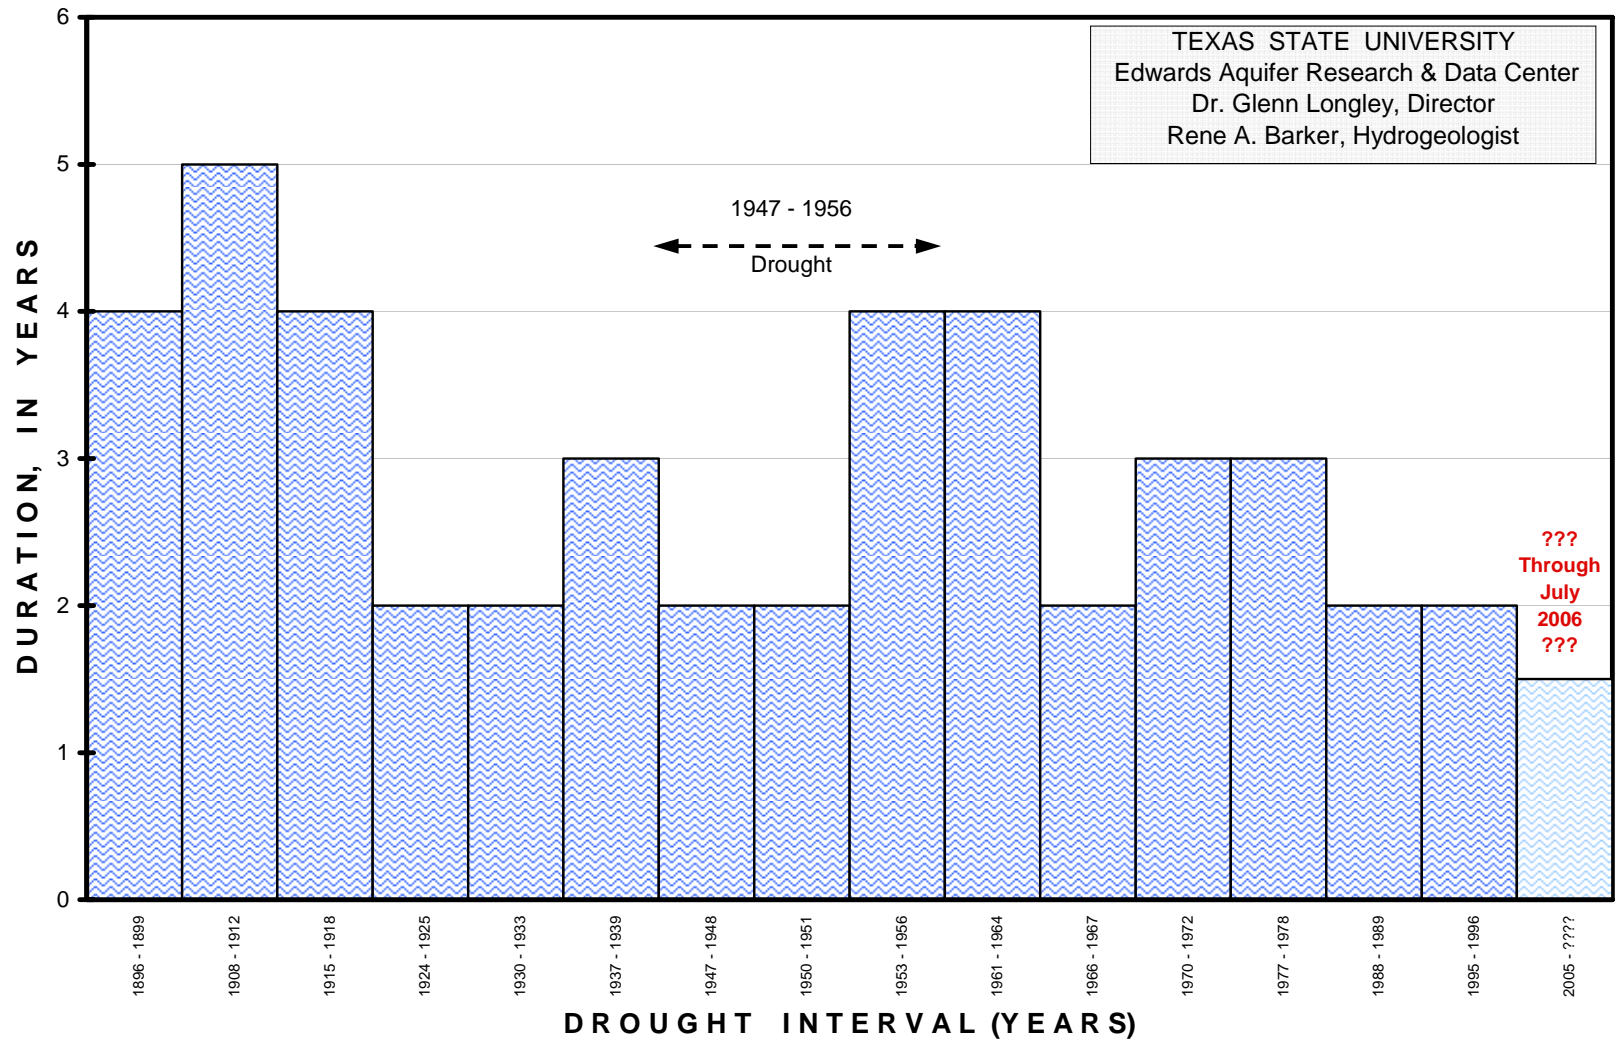

Duration of Drought Intervals of Two or More Years at San Marcos, Texas (1895 - July 2006)

???
 Through
 July
 2006
 ???