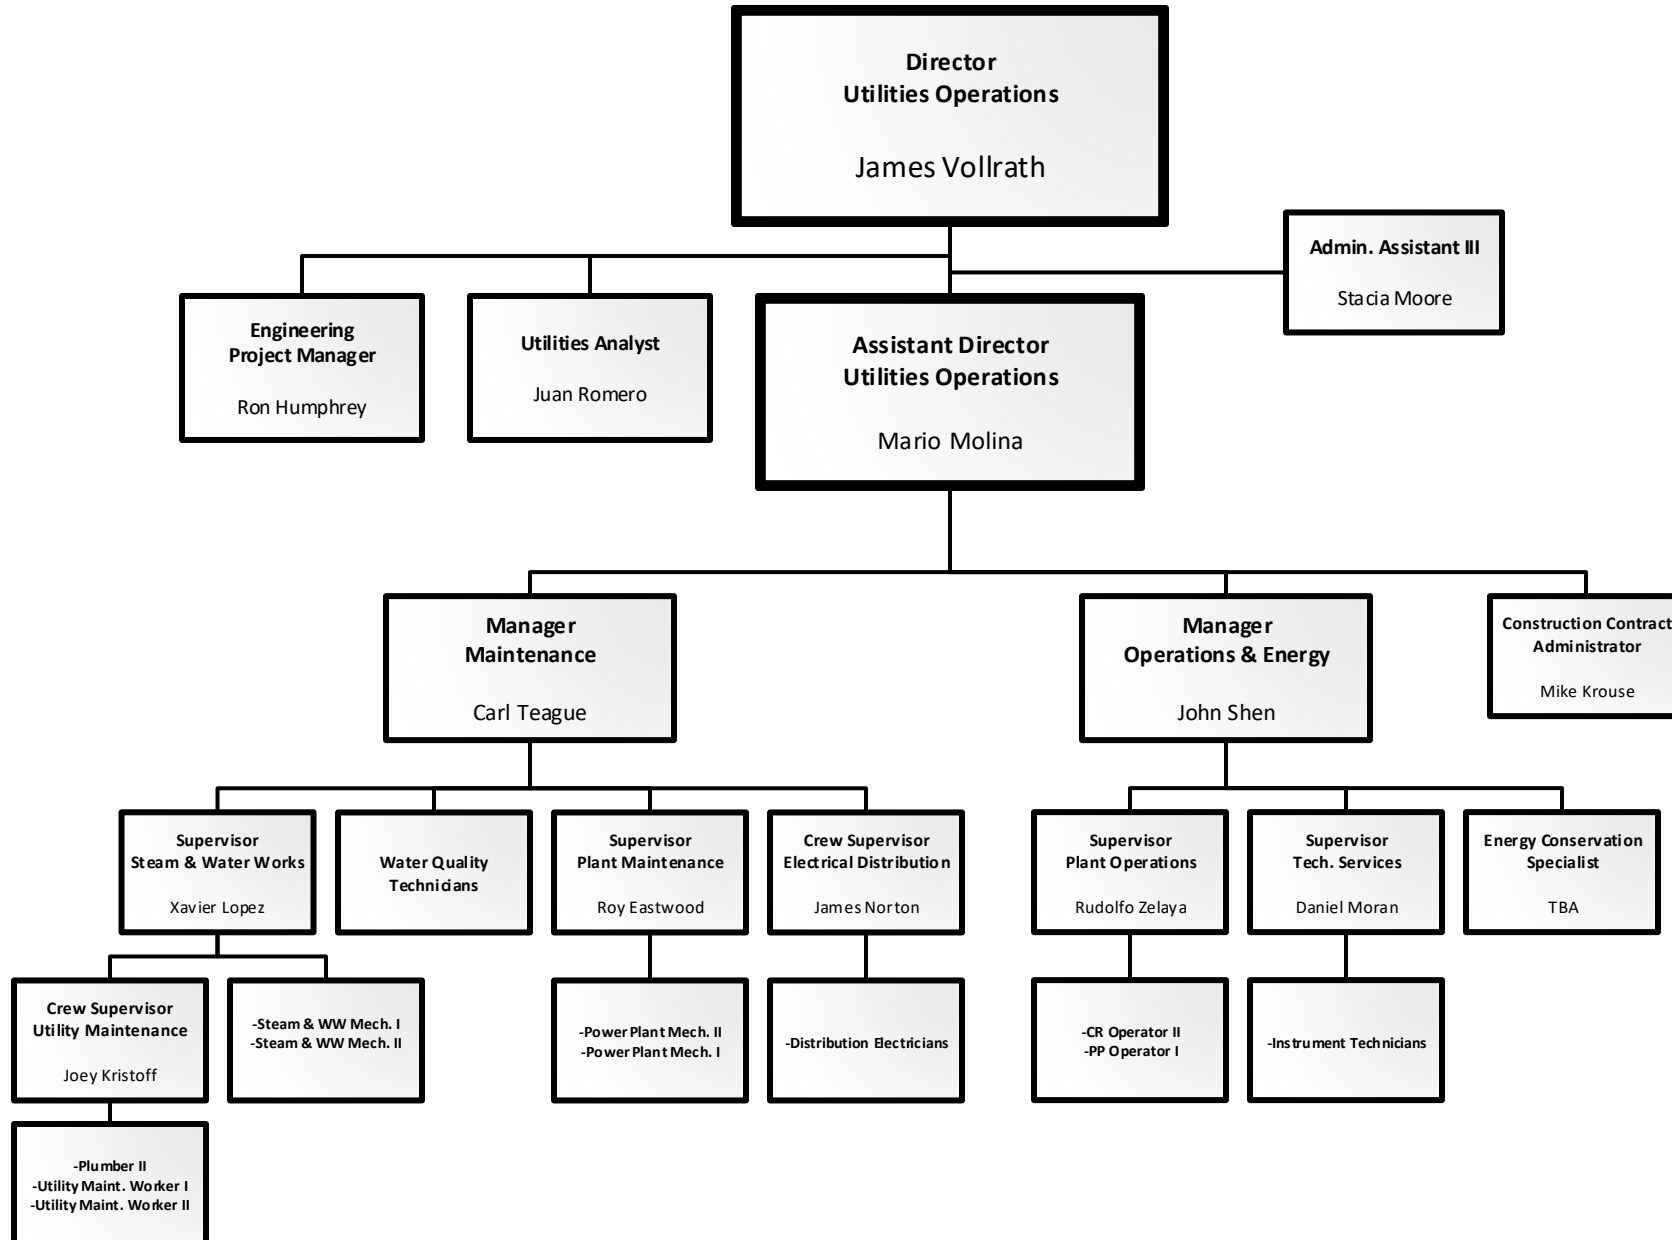

- Associate VP
- Facilities Operations
- Utilities Operations
- Facilities, Planning,  
Design and Construction
- Facilities Management
- Grounds and Waste  
Mgmt. Operations
- Custodial Operations

# Facilities Org Chart

September 20, 2017

Associate VP

Facilities Operations

Utilities Operations

Facilities, Planning,  
Design and Construction

Facilities Management

Grounds and Waste  
Mgmt. Operations

Custodial Operations

- Associate VP
- Facilities Operations
- Utilities Operations
- Facilities, Planning, Design and Construction
- Facilities Management
- Grounds and Waste Mgmt. Operations
- Custodial Operations