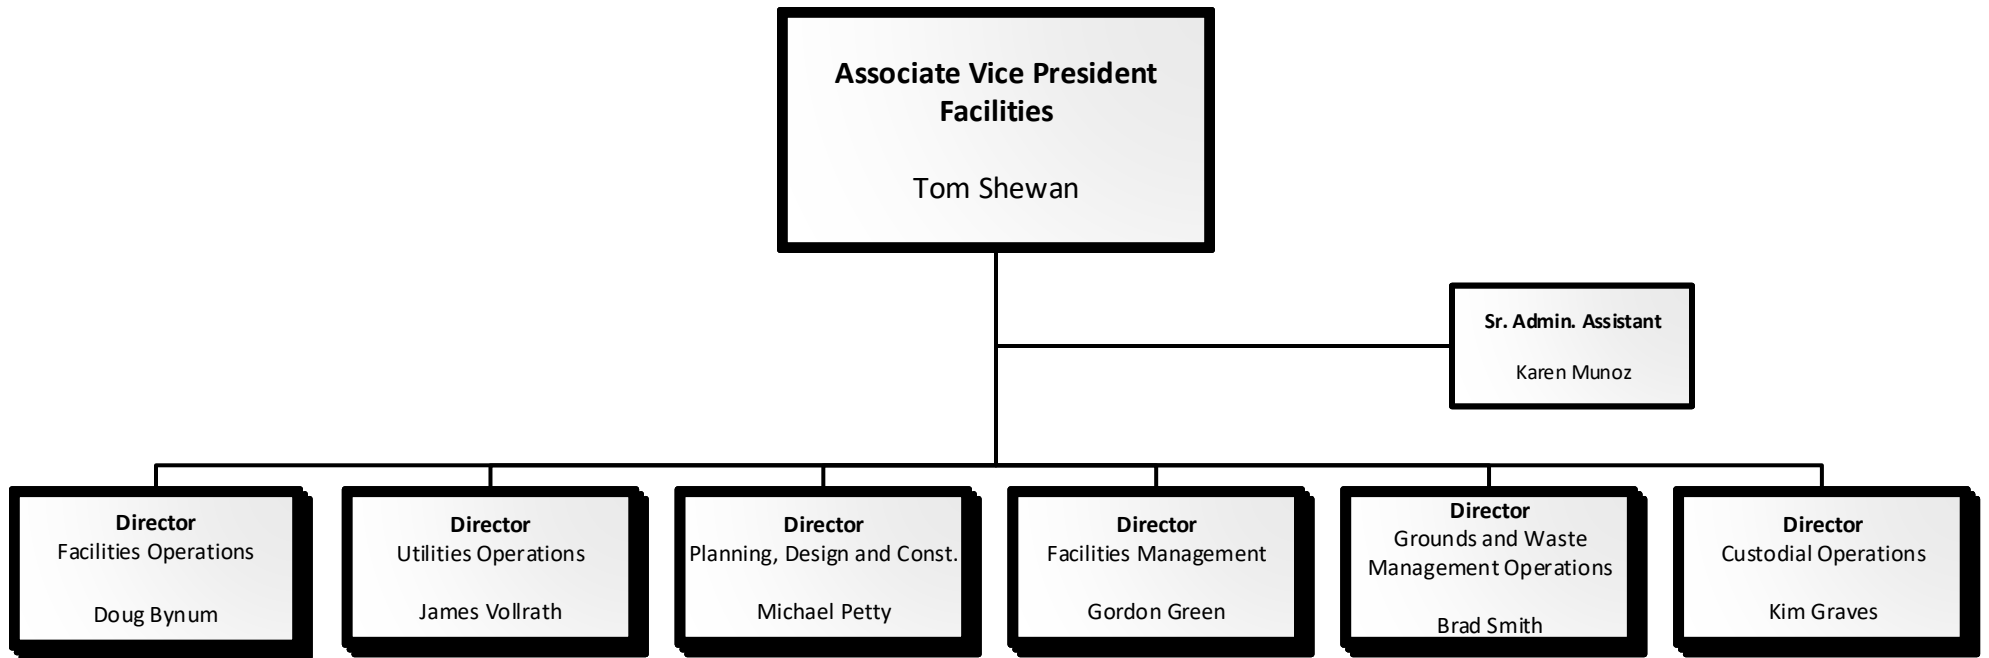

Associate VP

Facilities Operations

Utilities Operations

Facilities, Planning,
Design and Construction

Facilities Management

Grounds and Waste
Mgmt. Operations

Custodial Operations

Click on directors to see expanded organizational chart.

Facilities Management

Grounds and Waste
Mgmt. Operations

Custodial Operations

**Director
Grounds and Waste
Management Operations**

Brad Smith

Admin. Assistant III

Joyce Phillips

**Assistant Director
Grounds Operations**

Landscape Specialist

Associate VP

Facilities Operations

Utilities Operations

Facilities, Planning,
Design and Construction

Facilities Management

Grounds and Waste
Mgmt. Operations

Custodial Operations