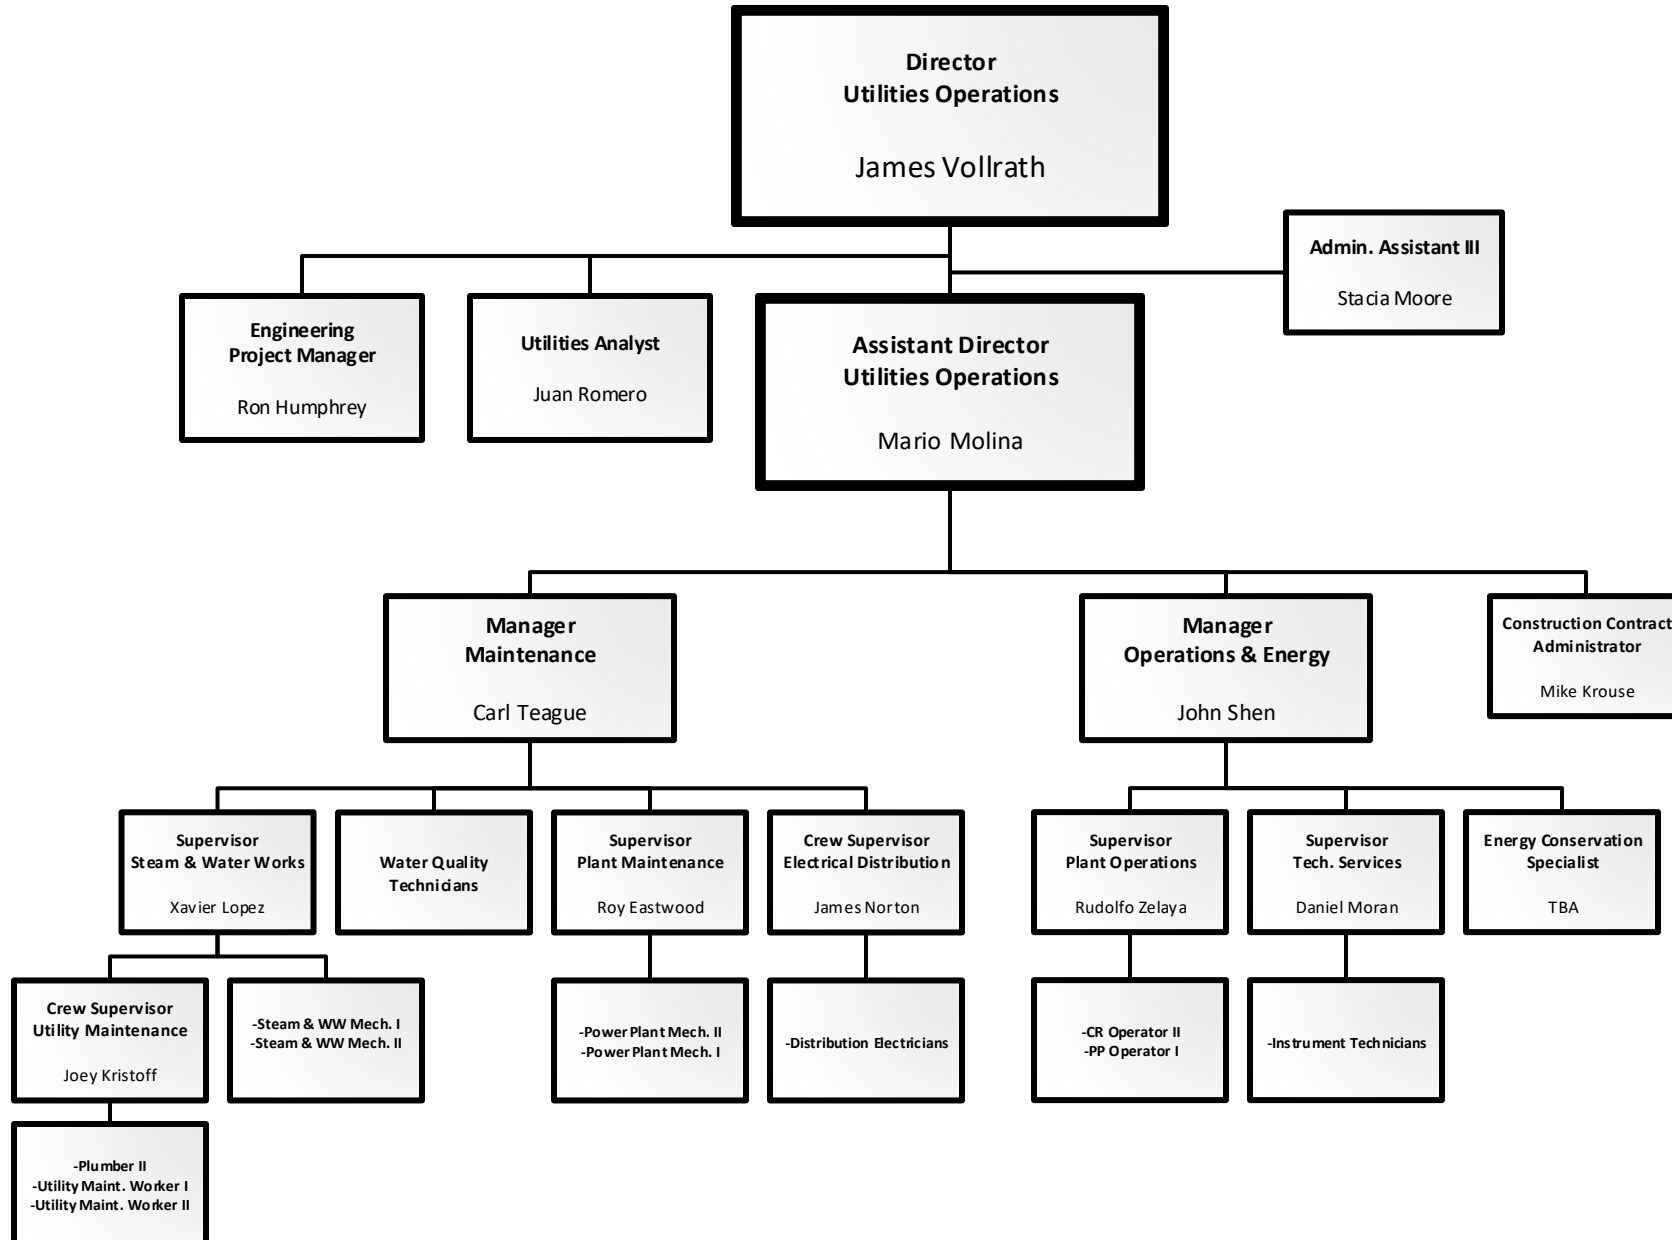

Associate VP

Facilities Operations

Utilities Operations

Facilities, Planning,
Design and Construction

Facilities Management

Grounds and Waste
Mgmt. Operations

Custodial Operations

Facilities Org Chart

September 5, 2017

Associate VP

Facilities Operations

Utilities Operations

Facilities, Planning,
Design and Construction

Facilities Management

Grounds and Waste
Mgmt. Operations

Custodial Operations

- Associate VP
- Facilities Operations
- Utilities Operations
- Facilities, Planning, Design and Construction
- Facilities Management
- Grounds and Waste Mgmt. Operations
- Custodial Operations

- Associate VP
- Facilities Operations
- Utilities Operations
- Facilities, Planning, Design and Construction
- Facilities Management
- Grounds and Waste Mgmt. Operations
- Custodial Operations

- Associate VP
- Facilities Operations
- Utilities Operations
- Facilities, Planning,
Design and Construction
- Facilities Management
- Grounds and Waste
Mgmt. Operations
- Custodial Operations

Associate VP