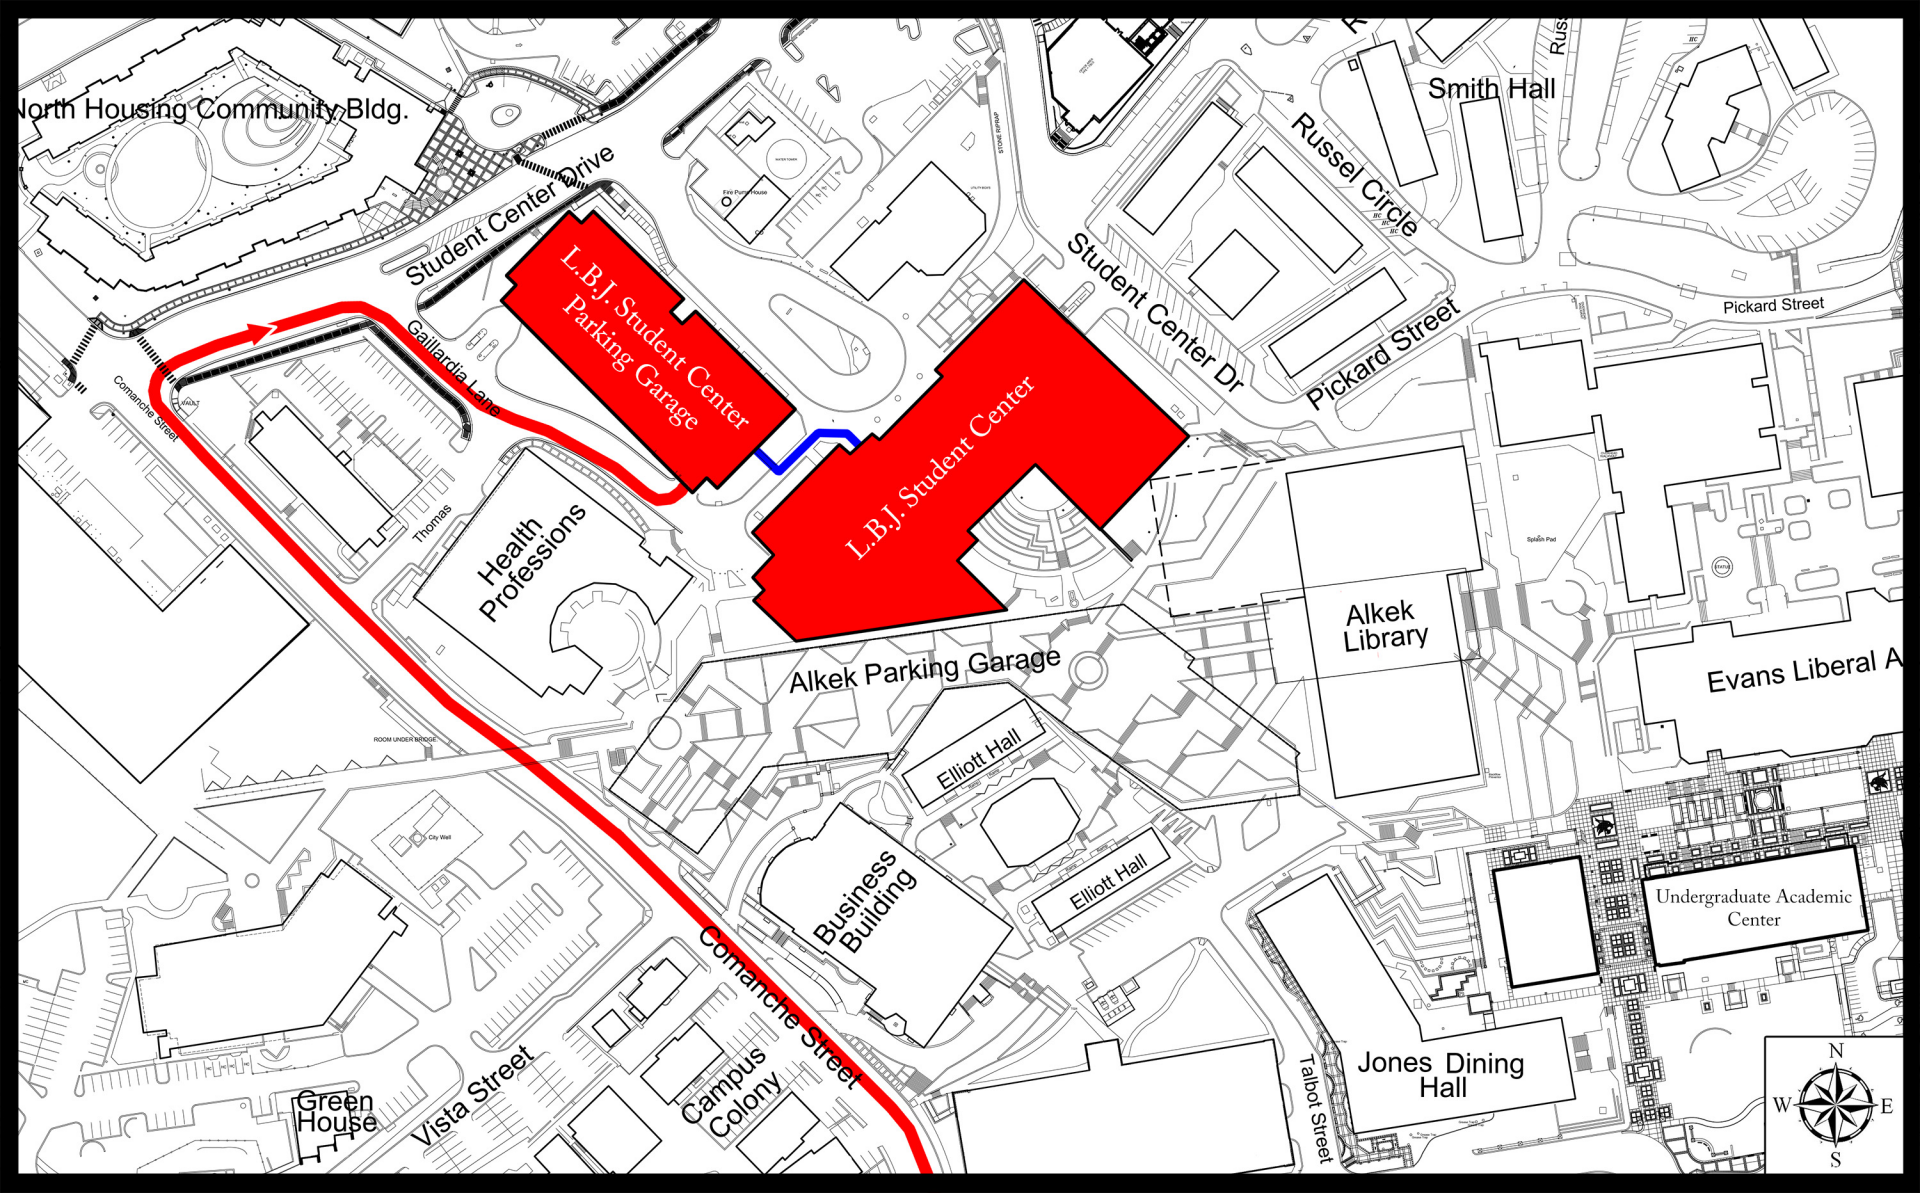

L.B.J. Student Center  
Parking Garage

Student Center Dr.

Comanche St.

Woods St.

Guadalupe St.

University Dr.

See Page 2  
for enlargement

Charles Austin Dr.

North L.B.J. St.

Guadalupe St.

IH-35  
From San Antonio

Aquarena Spring Dr.

IH-35  
From Austin

HW 80

North Housing Community Bldg.

Smith Hall

Student Center Drive

Russel Circle

L.B.J. Student Center Parking Garage

Student Center Dr

Pickard Street

Pickard Street

Gaillardia Lane

L.B.J. Student Center

Health Professions

Alkek Library

Evans Liberal A

Alkek Parking Garage

Elliott Hall

Elliott Hall

Business Building

Undergraduate Academic Center