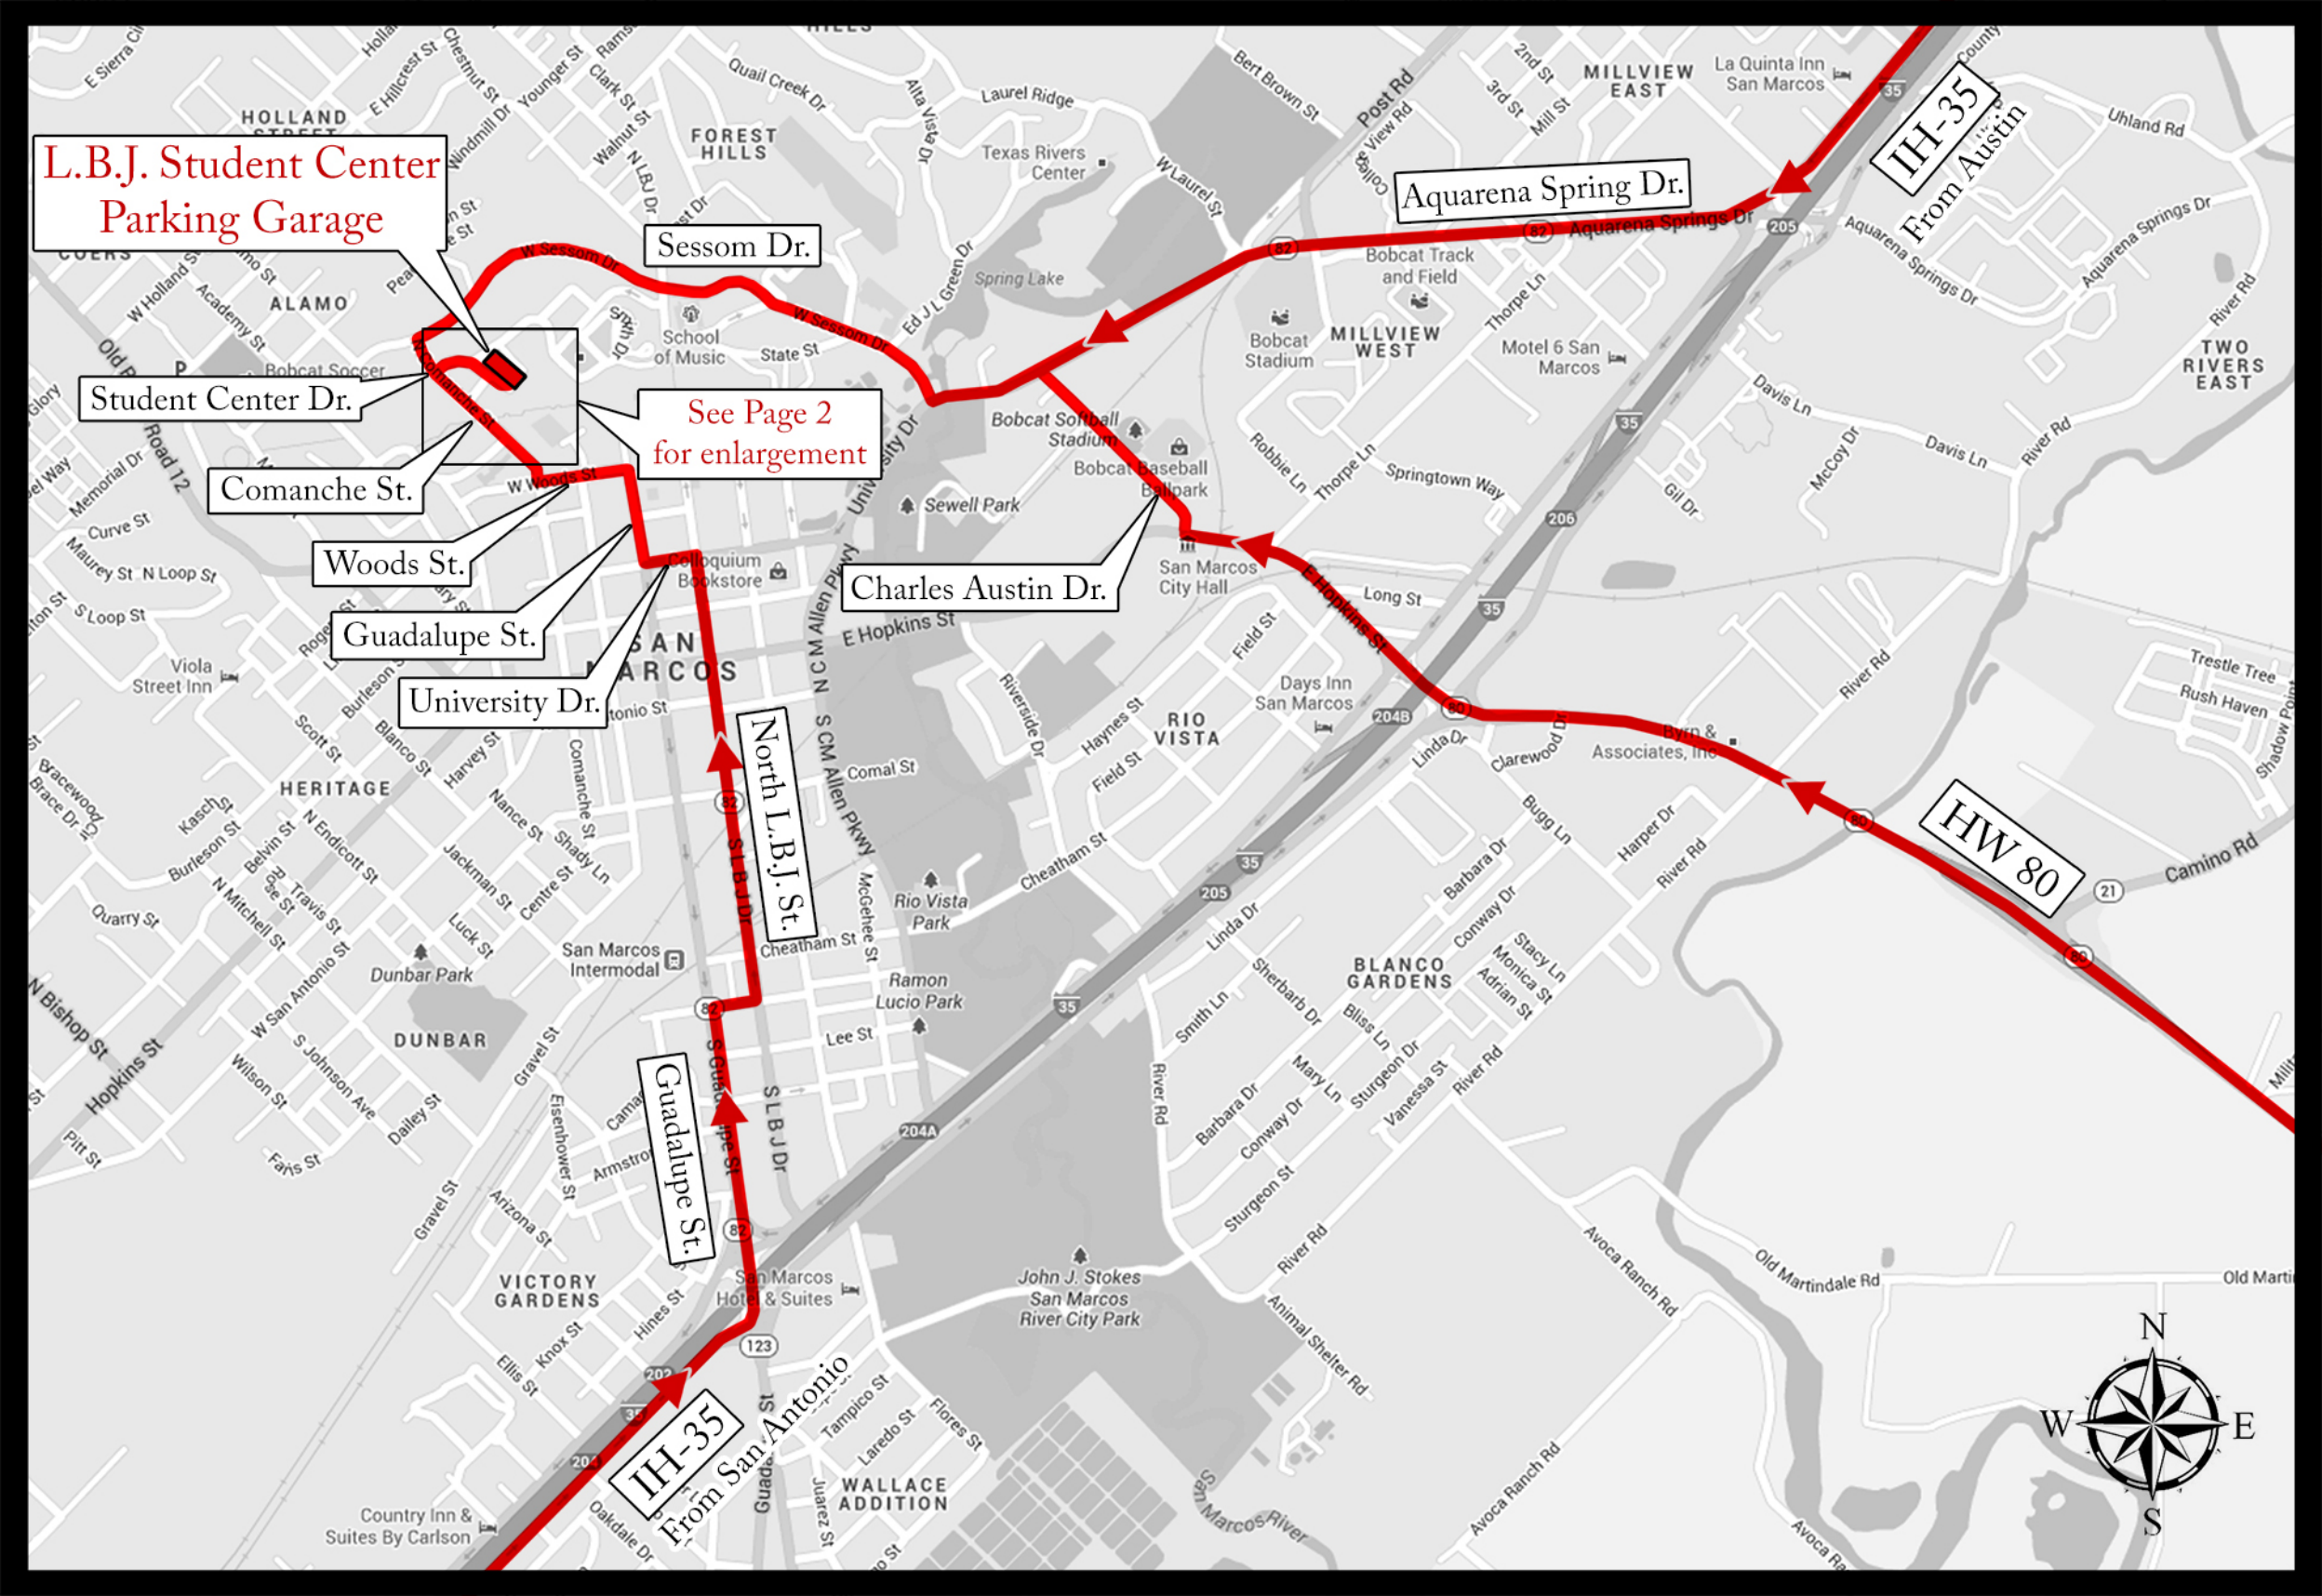

L.B.J. Student Center  
Parking Garage

Student Center Dr.

Comanche St.

Woods St.

Guadalupe St.

University Dr.

See Page 2  
for enlargement

Charles Austin Dr.

North L.B.J. St.

Guadalupe St.

IH-35  
From San Antonio

Aquarena Spring Dr.

IH-35  
From Austin

HW 80

North Housing Community Bldg.

Smith Hall

Student Center Drive

Russel Circle

L.B.J. Student Center Parking Garage

Student Center Dr

Pickard Street

Pickard Street

Gaillardia Lane

L.B.J. Student Center

Jones Dining Hall

Green House

Vista Street

Campus Colony

Comanche Street

Talbot Street