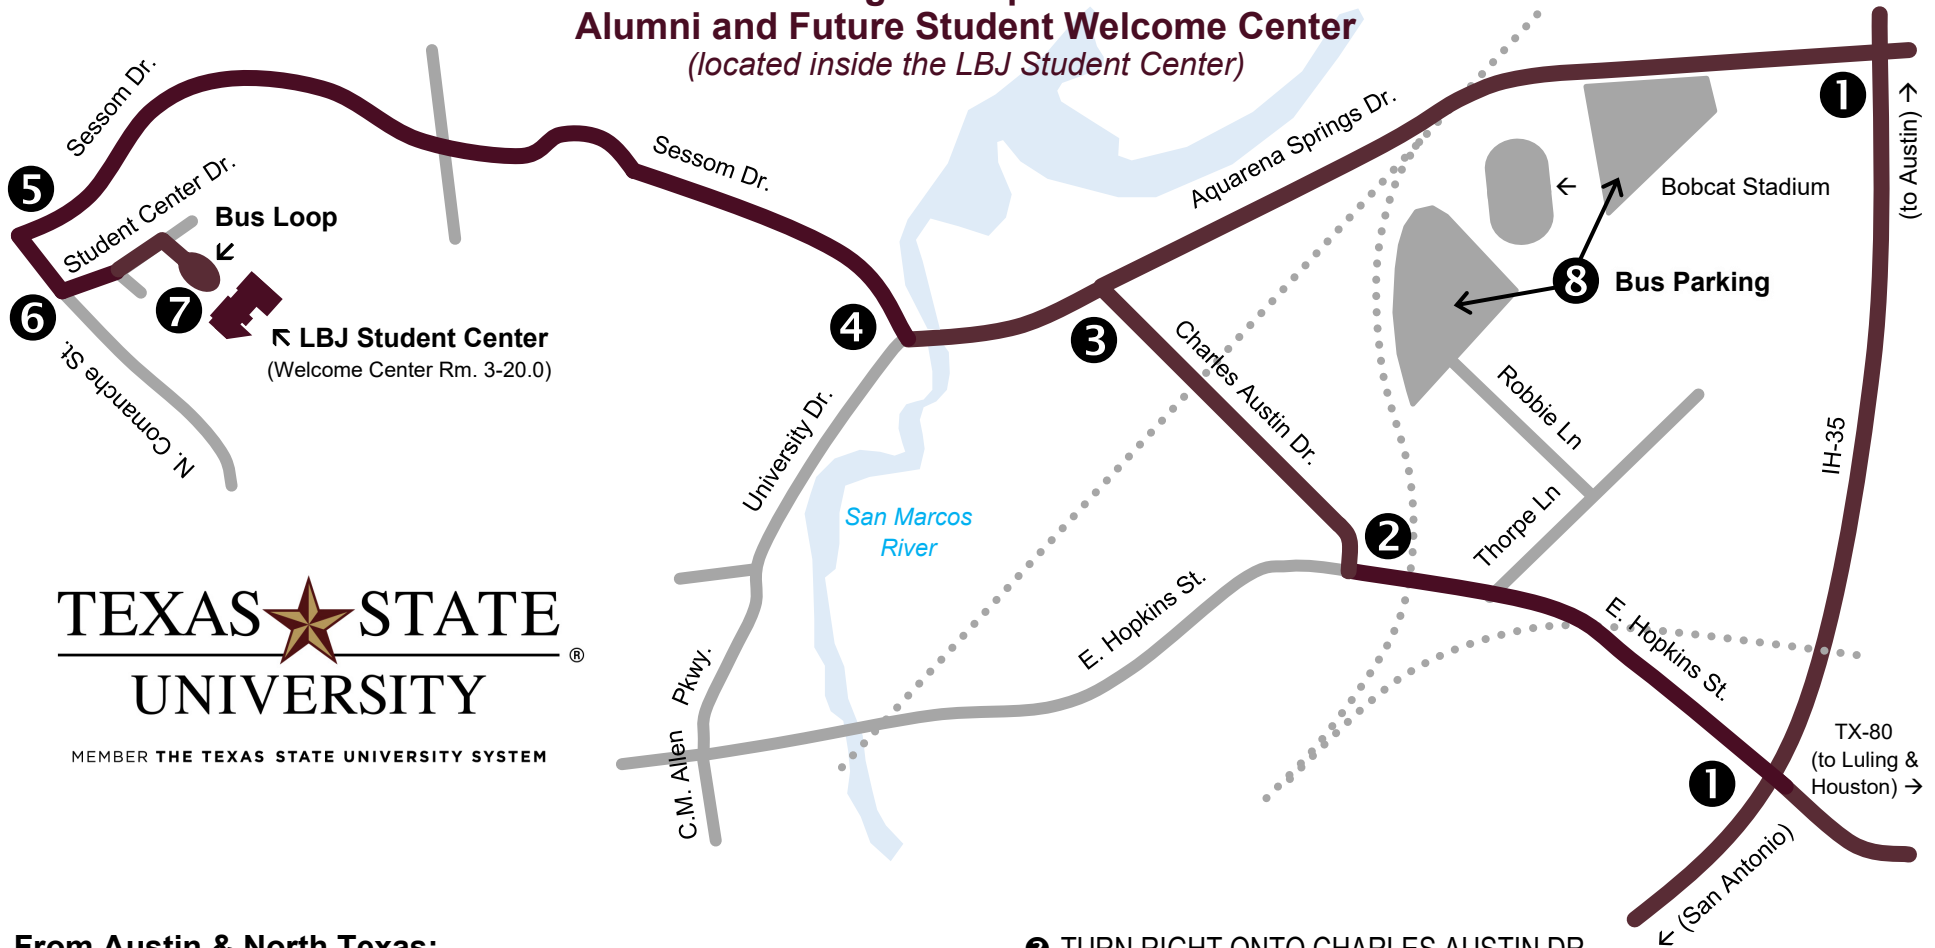

**Directions for Large Groups to the Texas State Alumni and Future Student Welcome Center**  
(located inside the LBJ Student Center)

**From Austin & North Texas:**

- 1 TAKE IH-35 SOUTH TO SAN MARCOS AND TAKE EXIT 206, THEN TURN RIGHT ONTO AQUARENA SPRINGS DR. **SKIP TO STEP 4.**

**From San Antonio & South Texas:**

- 1 TAKE IH-35 NORTH TO SAN MARCOS AND TAKE EXIT 205, THEN TURN LEFT ONTO TX-80/E. HOPKINS ST.

**From Houston & East Texas:**

- 1 TAKE IH-10 TO LULING AND THEN TX-80 TO SAN MARCOS. AT IH-35, PROCEED STRAIGHT, AS TX-80 BECOMES E. HOPKINS ST.

- 2 TURN RIGHT ONTO CHARLES AUSTIN DR.
- 3 TURN LEFT ONTO AQUARENA SPRINGS DR.
- 4 AT THE SAN MARCOS RIVER, TURN RIGHT ONTO SESSOM DR.
- 5 AT THIRD TRAFFIC LIGHT, TURN LEFT ONTO COMANCHE ST.
- 6 TAKE THE FIRST LEFT ONTO STUDENT CENTER DR.
- 7 TAKE THE SECOND RIGHT INTO THE BUS LOOP FOR DROP-OFF. THE WELCOME CENTER IS INSIDE THE LBJ STUDENT CENTER.
- 8 ARRANGE A PICK-UP TIME AND HAVE BUS(ES) PARK AT ONE OF THE BOBCAT STADIUM LOTS.