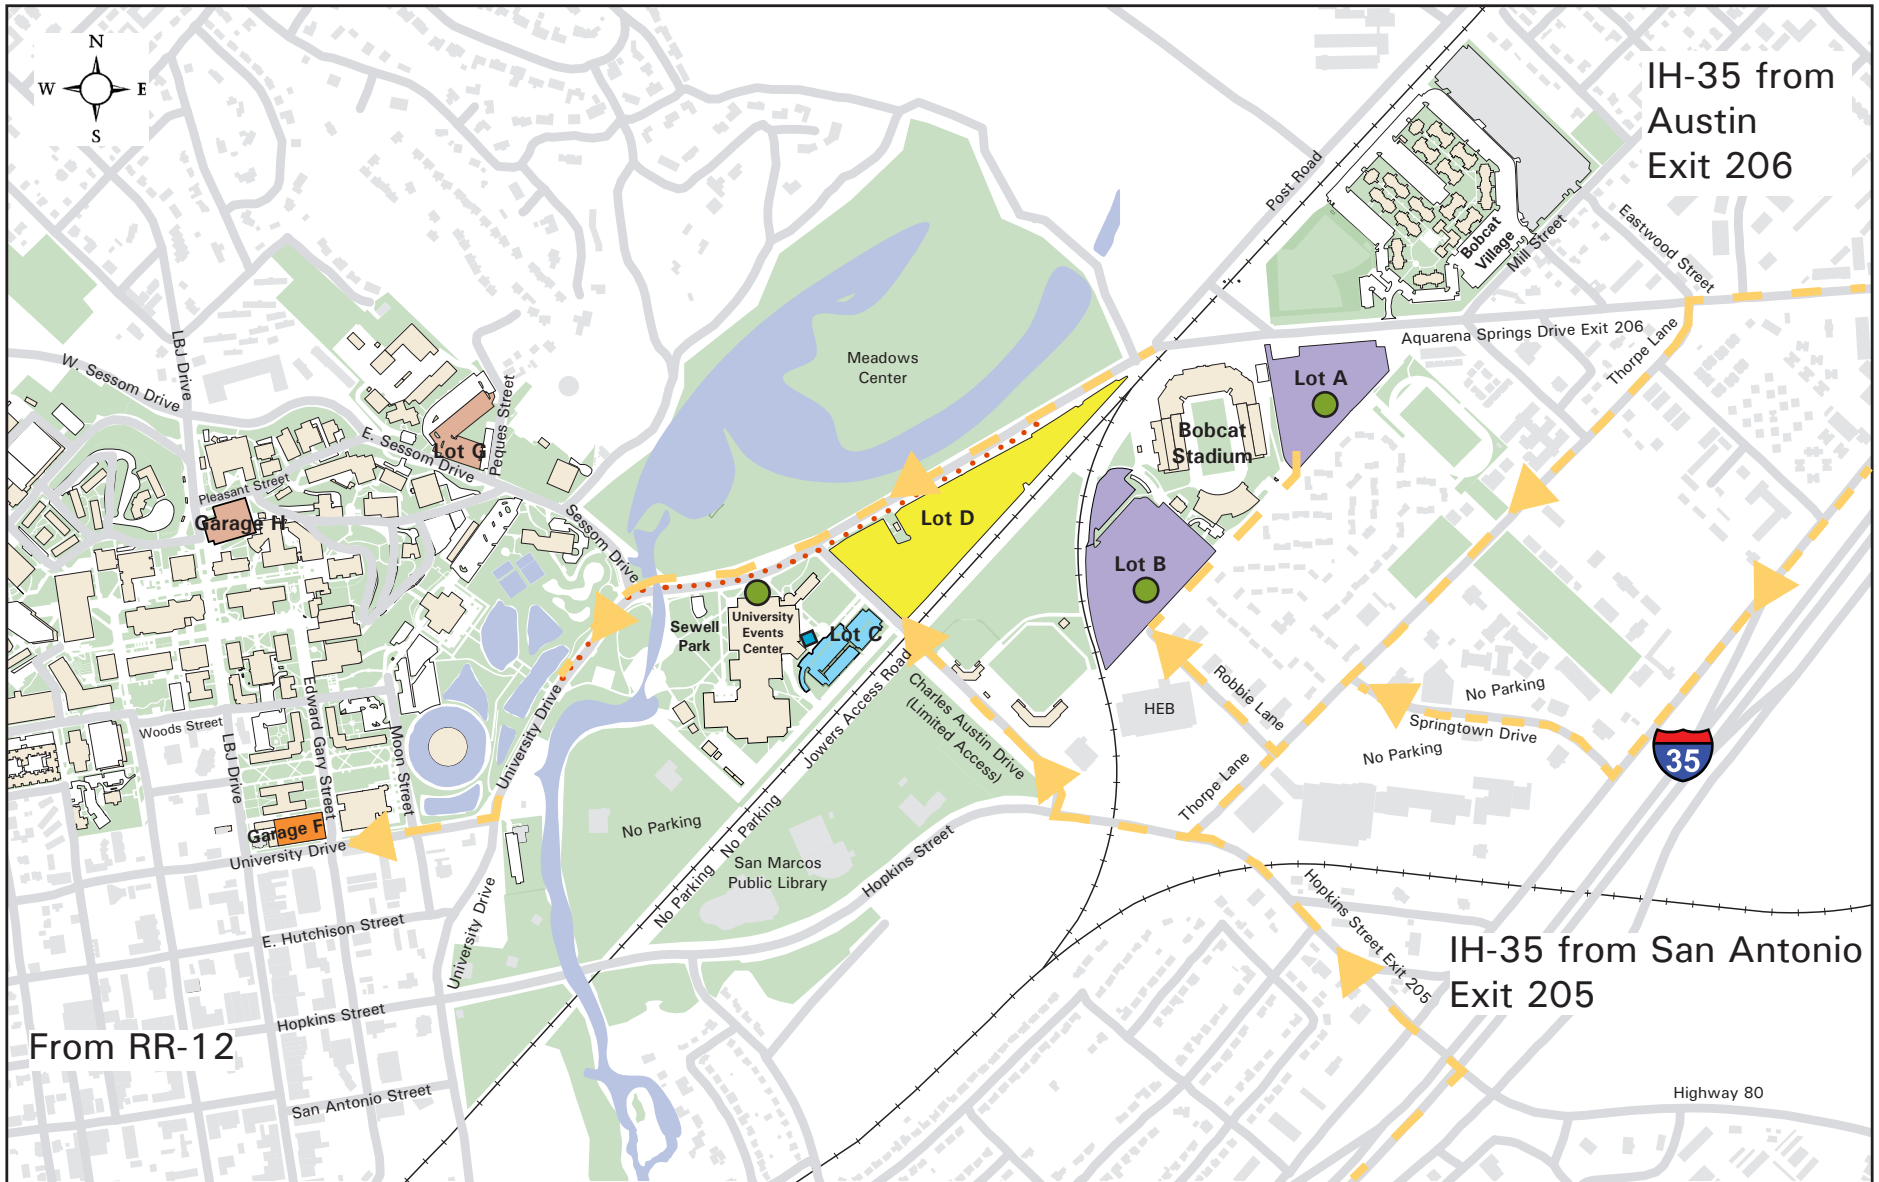

# Texas State University Commencement Parking Map

- Lots A and B Park and Ride
- Lot C Limited Mobility Parking (Access via Charles Austin and Hopkins Street)
- Lot D, Park and Walk
- Parking Garage F, Park and Walk (fee waived 8/6-8/8/2020)
- Lot G and Parking Garage H, Park and Walk
- Shuttle Stop
- Routes to Access Parking Lots
- Bus Only Lane
- Limited Mobility Shuttle Stop

Charles Austin Drive will only be accessible from Hopkins Street. Access only for Staff and Limited Mobility Parking Lots.  
 Local landmarks are for reference only. Parking is not available at these locations. *This map is for Texas State Commencement only.*