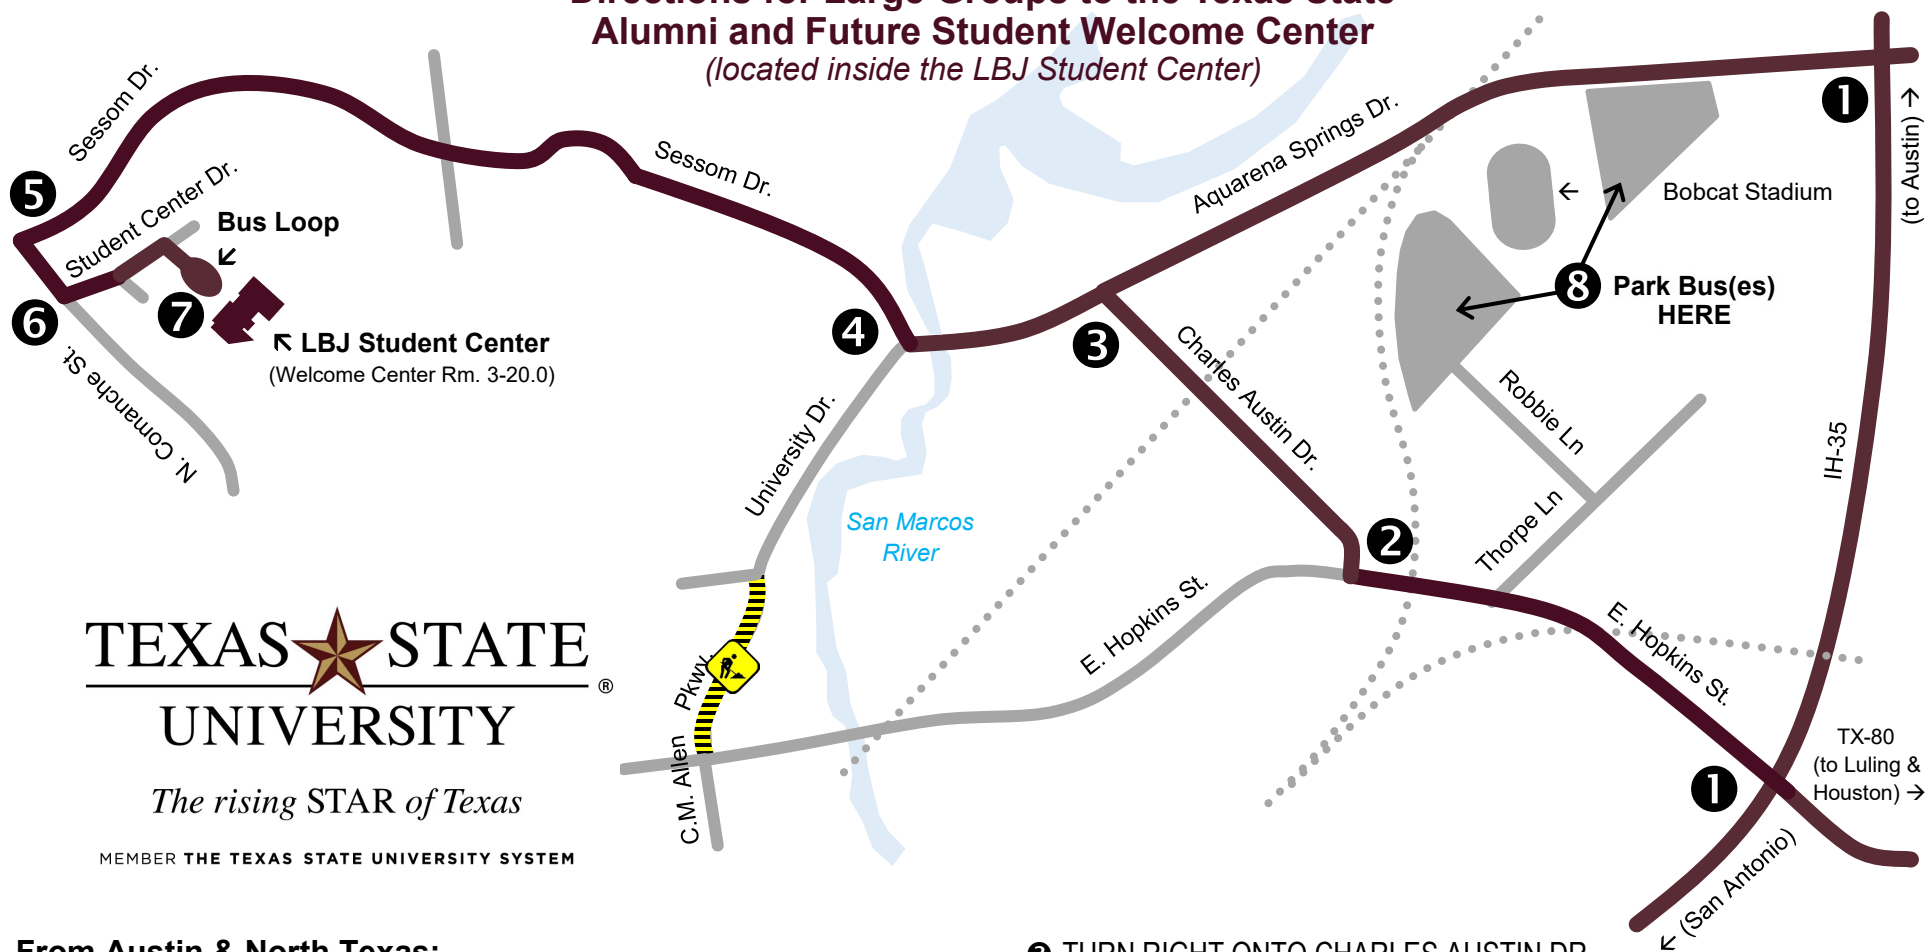

Directions for Large Groups to the Texas State Alumni and Future Student Welcome Center *(located inside the LBJ Student Center)*

TEXAS STATE
UNIVERSITY

The rising STAR of Texas

MEMBER THE TEXAS STATE UNIVERSITY SYSTEM

From Austin & North Texas:

- ➊ TAKE IH-35 SOUTH TO SAN MARCOS AND TAKE EXIT 206, THEN TURN RIGHT ONTO AQUARENA SPRINGS DR. **SKIP TO STEP 4.**

From San Antonio & South Texas:

- ➊ TAKE IH-35 NORTH TO SAN MARCOS AND TAKE EXIT 205, THEN TURN LEFT ONTO TX-80/E. HOPKINS ST.

From Houston & East Texas:

- ➊ TAKE IH-10 TO LULING AND THEN TX-80 TO SAN MARCOS. AT IH-35, PROCEED STRAIGHT, AS TX-80 BECOMES E. HOPKINS ST.

- ➋ TURN RIGHT ONTO CHARLES AUSTIN DR.
- ➌ TURN LEFT ONTO AQUARENA SPRINGS DR.
- ➍ AT THE SAN MARCOS RIVER, TURN RIGHT ONTO SESSOM DR.
- ➎ AT THIRD TRAFFIC LIGHT, TURN LEFT ONTO COMANCHE ST.
- ➏ TAKE THE FIRST LEFT ONTO STUDENT CENTER DR.
- ➐ TAKE THE SECOND RIGHT INTO THE BUS LOOP FOR DROP-OFF. THE WELCOME CENTER IS INSIDE THE LBJ STUDENT CENTER.
- ➑ ARRANGE A PICK-UP TIME AND HAVE BUS(ES) PARK AT ONE OF THE BOBCAT STADIUM LOTS.