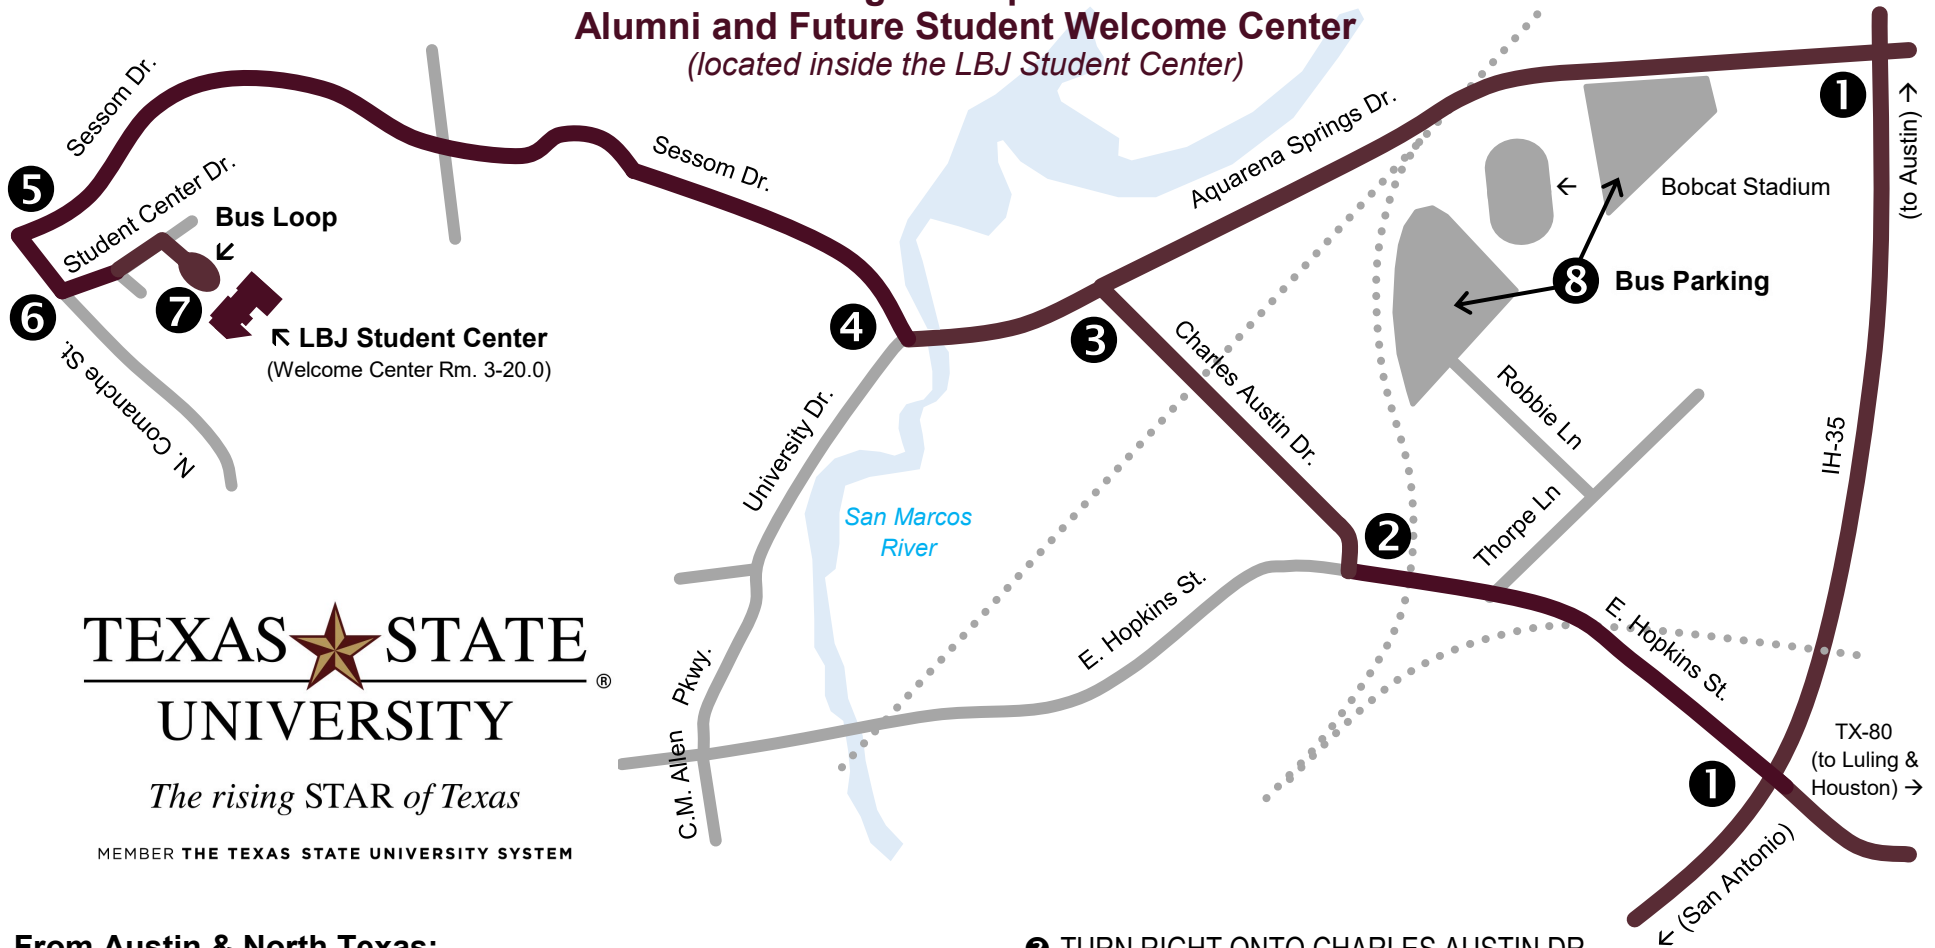

Directions for Large Groups to the Texas State Alumni and Future Student Welcome Center
(located inside the LBJ Student Center)

TEXAS STATE
UNIVERSITY

The rising STAR of Texas

MEMBER THE TEXAS STATE UNIVERSITY SYSTEM

From Austin & North Texas:

- ❶ TAKE IH-35 SOUTH TO SAN MARCOS AND TAKE EXIT 206, THEN TURN RIGHT ONTO AQUARENA SPRINGS DR. **SKIP TO STEP 4.**

From San Antonio & South Texas:

- ❶ TAKE IH-35 NORTH TO SAN MARCOS AND TAKE EXIT 205, THEN TURN LEFT ONTO TX-80/E. HOPKINS ST.

From Houston & East Texas:

- ❶ TAKE IH-10 TO LULING AND THEN TX-80 TO SAN MARCOS. AT IH-35, PROCEED STRAIGHT, AS TX-80 BECOMES E. HOPKINS ST.

- ❷ TURN RIGHT ONTO CHARLES AUSTIN DR.
- ❸ TURN LEFT ONTO AQUARENA SPRINGS DR.
- ❹ AT THE SAN MARCOS RIVER, TURN RIGHT ONTO SESSOM DR.
- ❺ AT THIRD TRAFFIC LIGHT, TURN LEFT ONTO COMANCHE ST.
- ❻ TAKE THE FIRST LEFT ONTO STUDENT CENTER DR.
- ❼ TAKE THE SECOND RIGHT INTO THE BUS LOOP FOR DROP-OFF. THE WELCOME CENTER IS INSIDE THE LBJ STUDENT CENTER.
- ❽ ARRANGE A PICK-UP TIME AND HAVE BUS(ES) PARK AT ONE OF THE BOBCAT STADIUM LOTS.