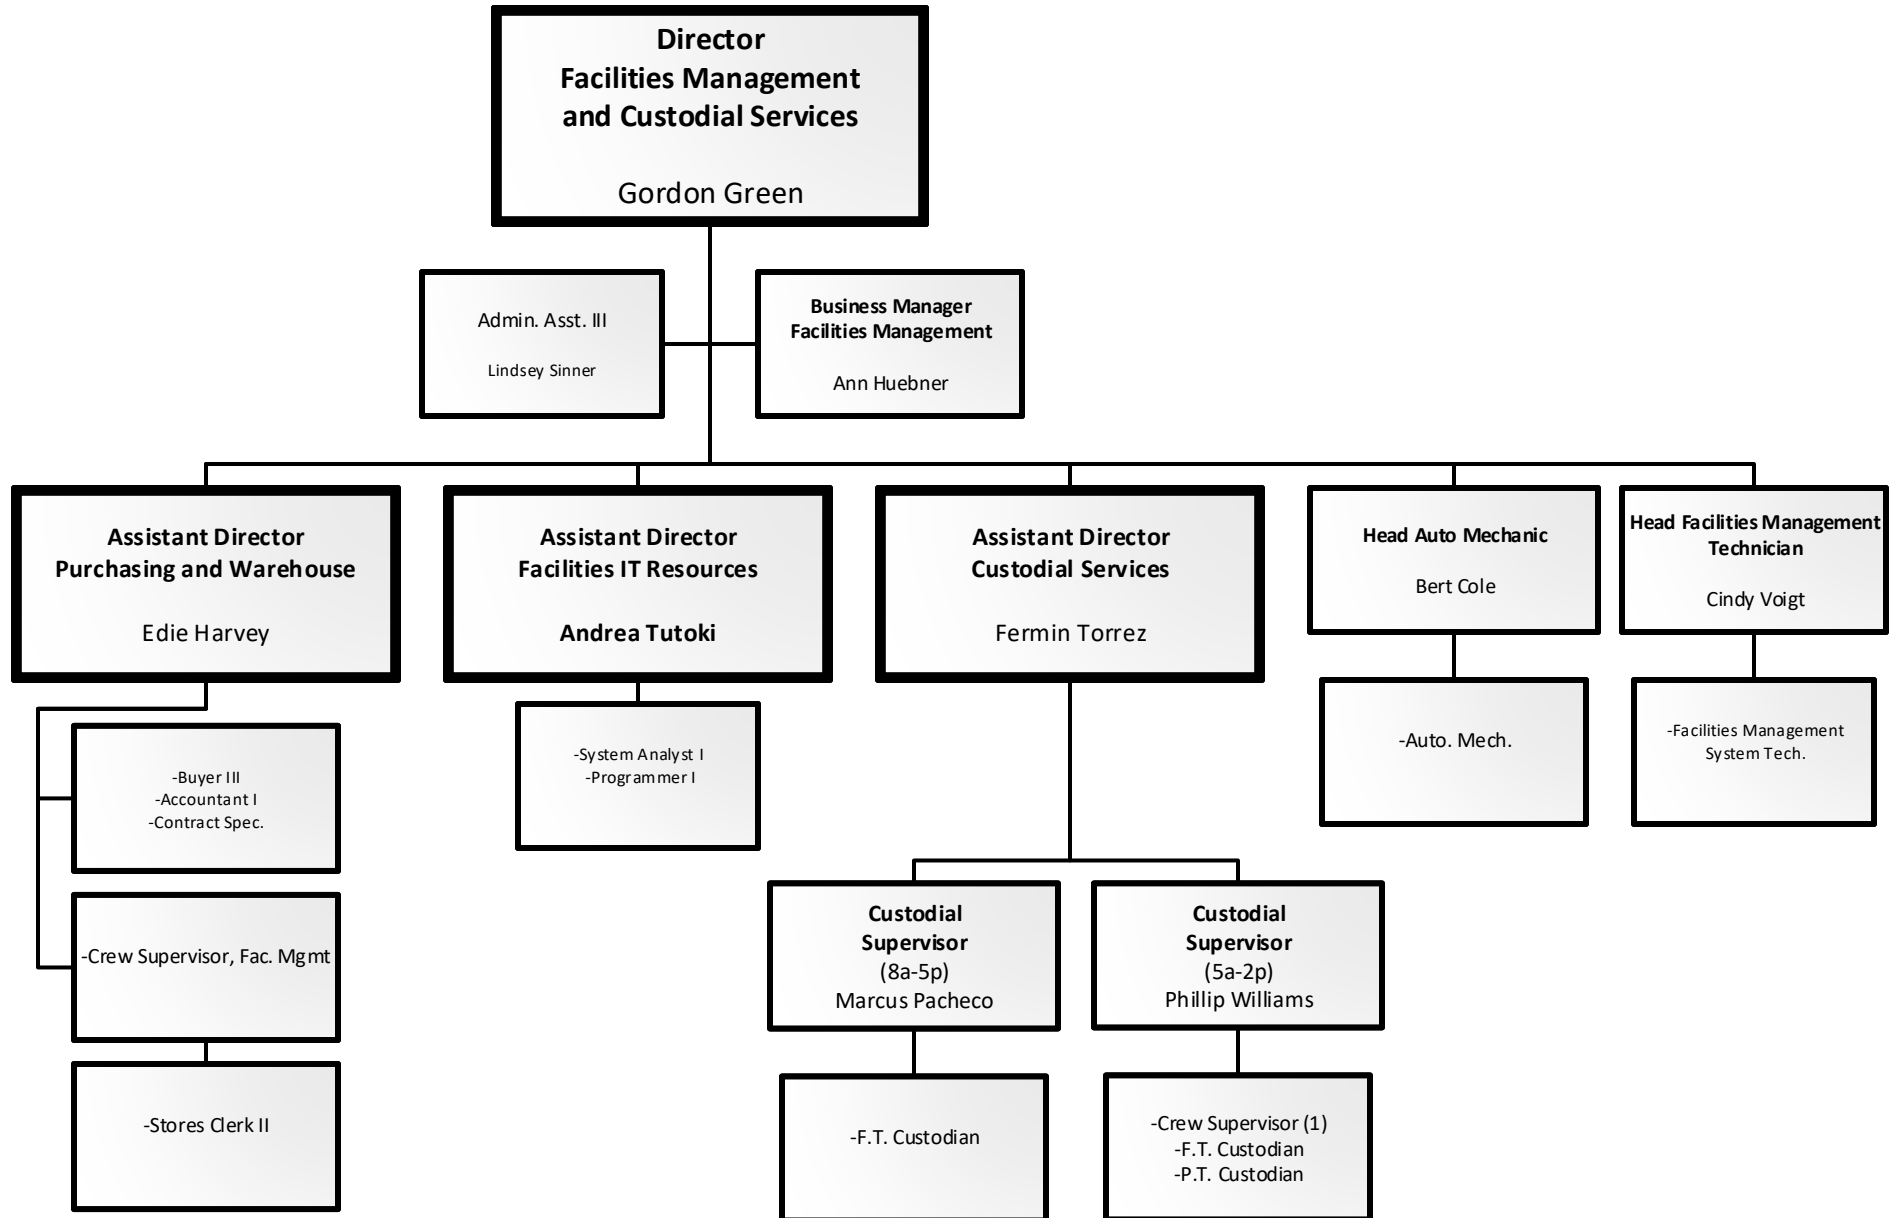

Associate VP

Facilities Operations

Utilities Operations

Facilities, Planning,
Design and Construction

Facilities Management
and Custodial Services

Grounds and Waste
Mgmt. Operations

Associate VP

Facilities Operations

Utilities Operations

Facilities, Planning,
Design and Construction

Facilities Management
and Custodial Services

Grounds and Waste
Mgmt. Operations

Facilities Org Chart

April 17, 2019

Associate VP

Facilities Operations

Utilities Operations

Facilities, Planning,
Design and Construction

Facilities Management
and Custodial Services

Grounds and Waste
Mgmt. Operations

Associate VP

Facilities Operations

Utilities Operations

Facilities, Planning,
Design and Construction