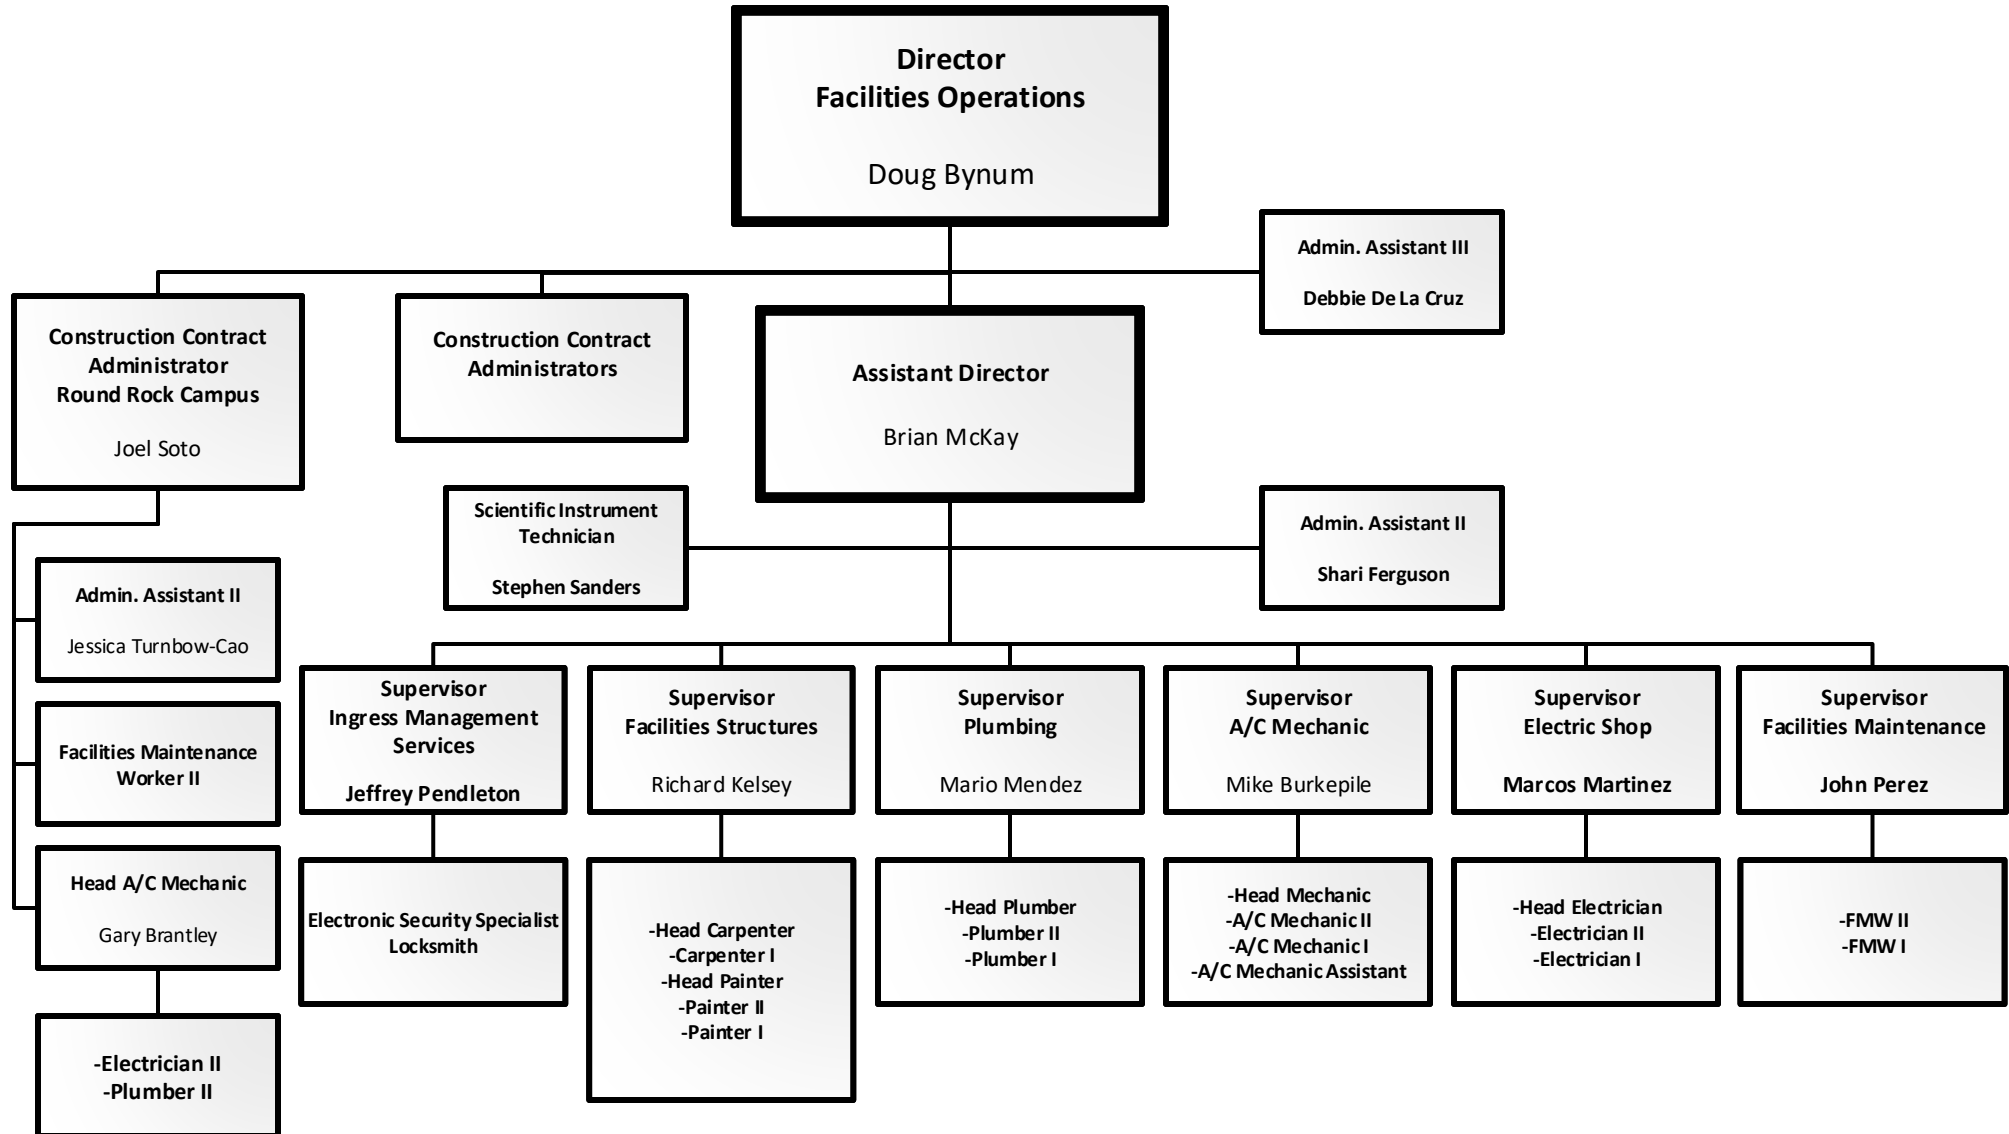

Associate VP

Facilities Operations

Utilities Operations

Facilities, Planning,
Design and Construction

Facilities Management
and Custodial Services

Grounds and Waste
Mgmt. Operations

Click on directors to see expanded organizational chart.

Facilities Org Chart

April 17, 2019

- Associate VP
- Facilities Operations
- Utilities Operations
- Facilities, Planning,
Design and Construction
- Facilities Management
and Custodial Services
- Grounds and Waste
Mgmt. Operations

Associate VP

Facilities Operations

Utilities Operations

Facilities, Planning,
Design and Construction

Facilities Management
and Custodial Services

Grounds and Waste
Mgmt. Operations

Associate VP

Facilities Operations

Utilities Operations

Facilities, Planning,
Design and Construction

Facilities Management
and Custodial Services

Grounds and Waste
Mgmt. Operations

Associate VP

Facilities Operations

Utilities Operations

Facilities, Planning,
Design and Construction