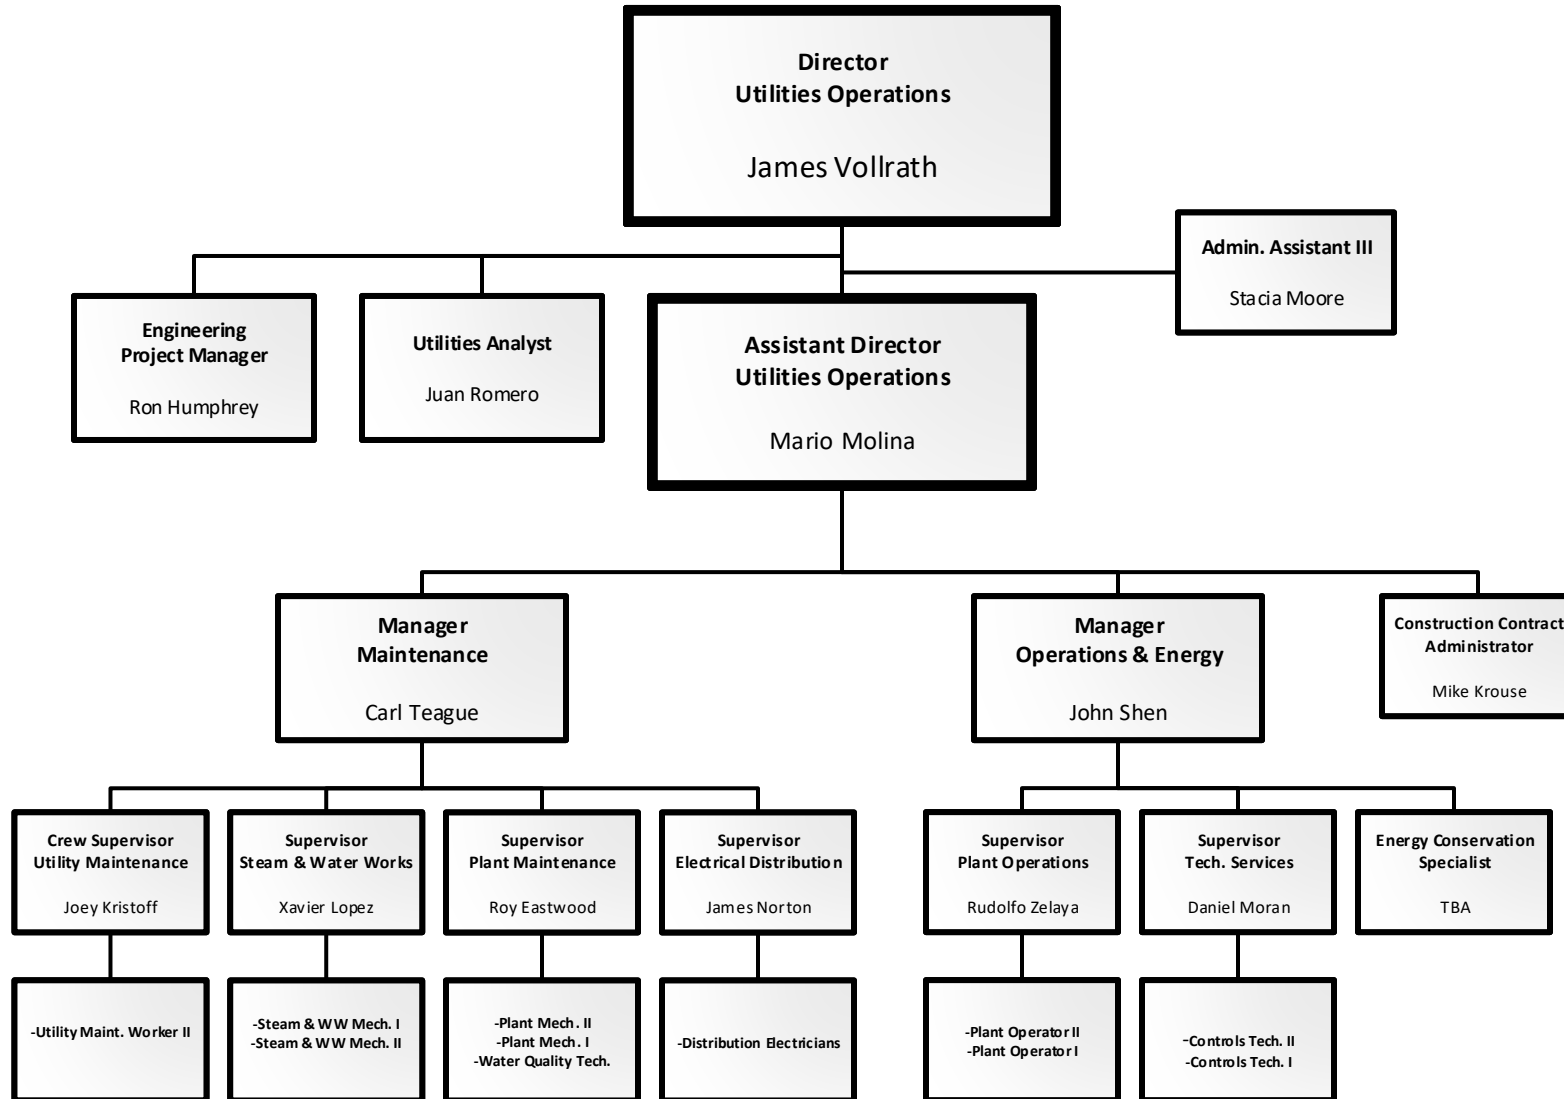

Associate VP

Facilities Operations

Utilities Operations

Facilities, Planning,
Design and Construction

Facilities Management
and Custodial Services

Grounds and Waste
Mgmt. Operations

Associate VP

Facilities Operations

Utilities Operations

Facilities, Planning,
Design and Construction

Facilities Management
and Custodial Services

Grounds and Waste
Mgmt. Operations

Facilities Org Chart

April 17, 2019

Associate VP

Facilities Operations

Utilities Operations

Facilities, Planning,
Design and Construction

Facilities Management
and Custodial Services

Grounds and Waste
Mgmt. Operations

Associate VP

Facilities Operations

Utilities Operations

Facilities, Planning,
Design and Construction