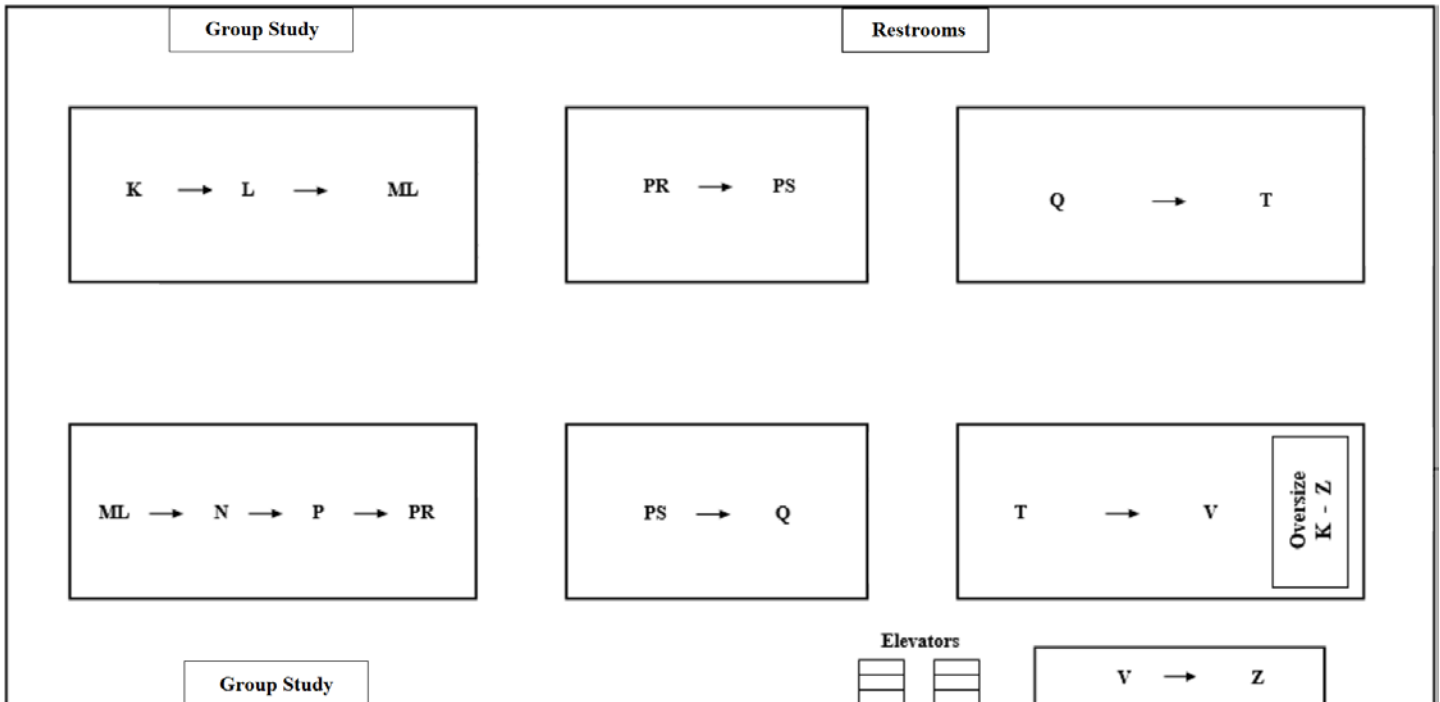

FLOOR 6

**Alkek Library is currently in process of shifting large quantities of materials.
Please check the library catalog for the most up to date shelf location*