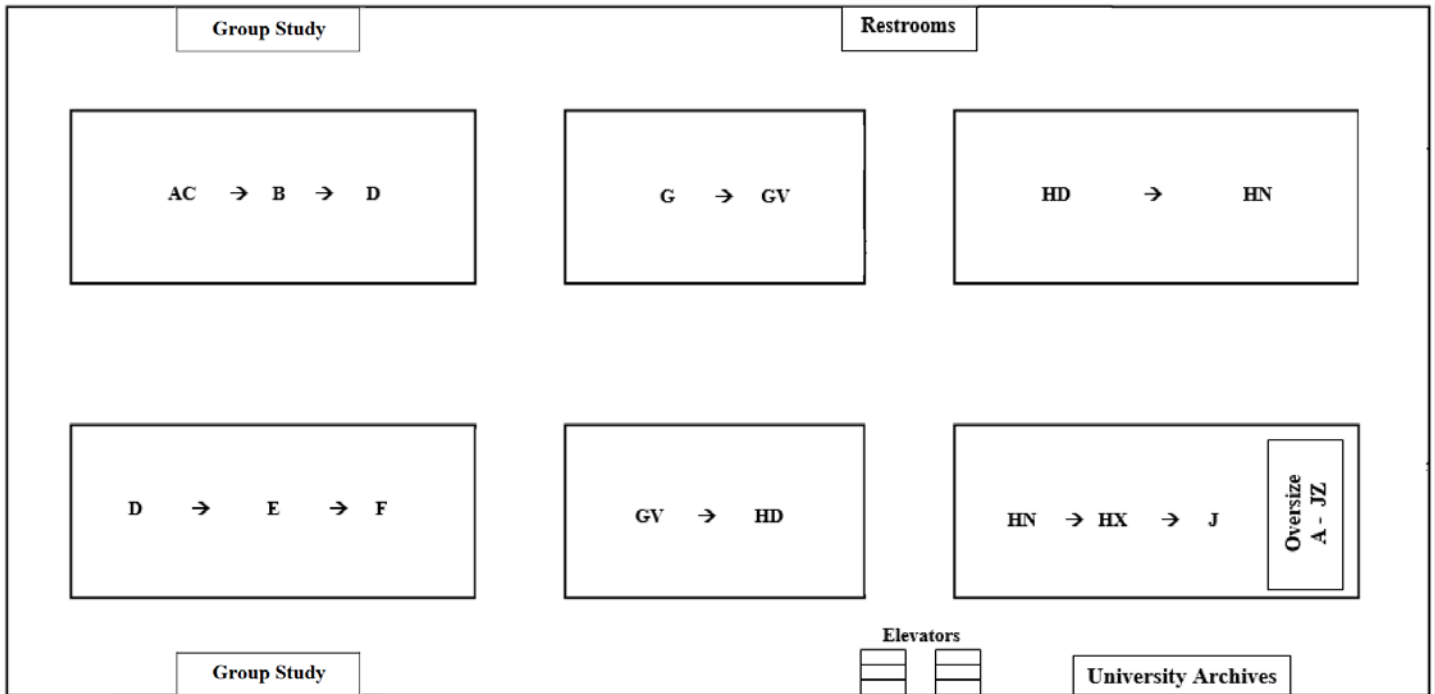

Call Number Maps

FLOOR 5