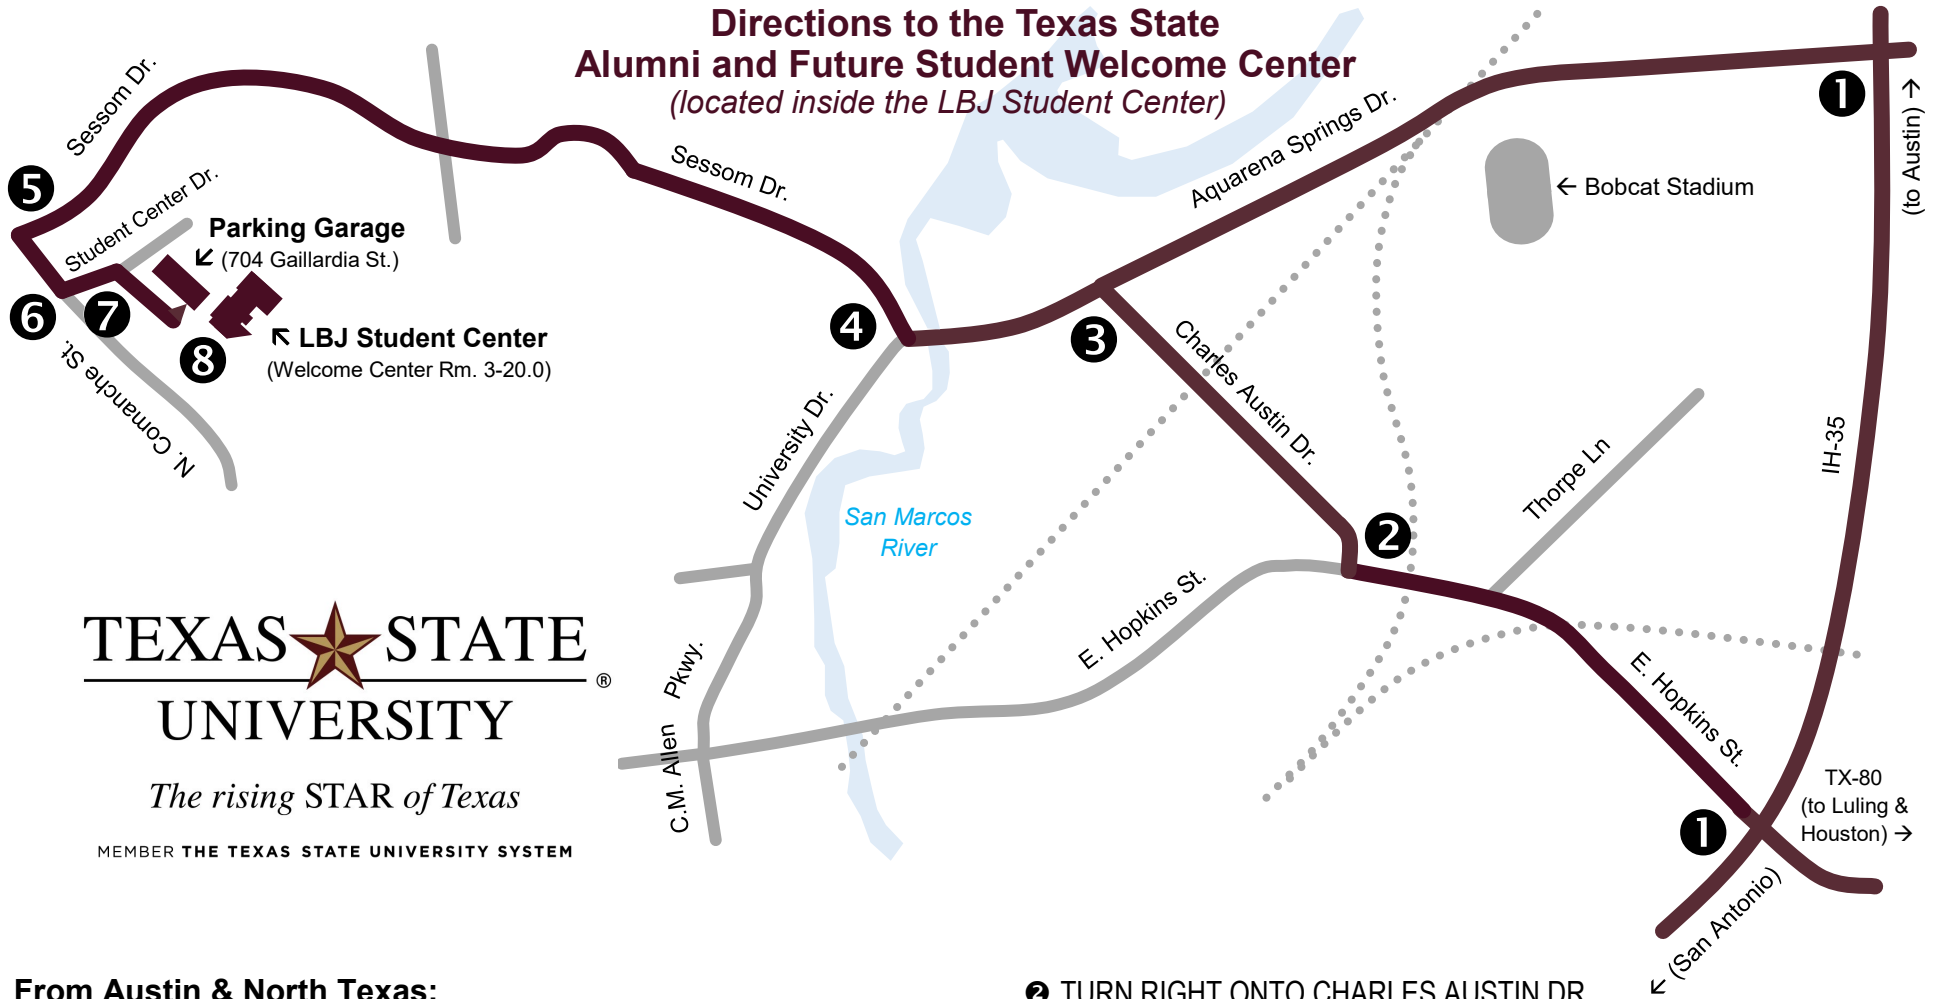

**Directions to the Texas State  
Alumni and Future Student Welcome Center**  
(located inside the LBJ Student Center)

**From Austin & North Texas:**

- ➊ TAKE IH-35 SOUTH TO SAN MARCOS AND TAKE EXIT 206, THEN TURN RIGHT ONTO AQUARENA SPRINGS DR. **SKIP TO STEP 4.**

**From San Antonio & South Texas:**

- ➊ TAKE IH-35 NORTH TO SAN MARCOS AND TAKE EXIT 205, THEN TURN LEFT ONTO TX-80/E. HOPKINS ST.

**From Houston & East Texas:**

- ➊ TAKE IH-10 TO LULING AND THEN TX-80 TO SAN MARCOS. AT IH-35, PROCEED STRAIGHT, AS TX-80 BECOMES E. HOPKINS ST.

- ➋ TURN RIGHT ONTO CHARLES AUSTIN DR.
- ➌ TURN LEFT ONTO AQUARENA SPRINGS DR.
- ➍ AT THE SAN MARCOS RIVER, TURN RIGHT ONTO SESSOM DR.
- ➎ AT THIRD TRAFFIC LIGHT, TURN LEFT ONTO COMANCHE ST.
- ➏ TAKE THE FIRST LEFT ONTO STUDENT CENTER DR.
- ➐ TAKE THE FIRST RIGHT ONTO GAILLARDIA ST. THE LBJ PARKING GARAGE WILL BE ON YOUR LEFT.
- ➑ THE WELCOME CENTER IS LOCATED JUST INSIDE THE ENTRANCE TO THE LBJ STUDENT CENTER ON THE RIGHT.