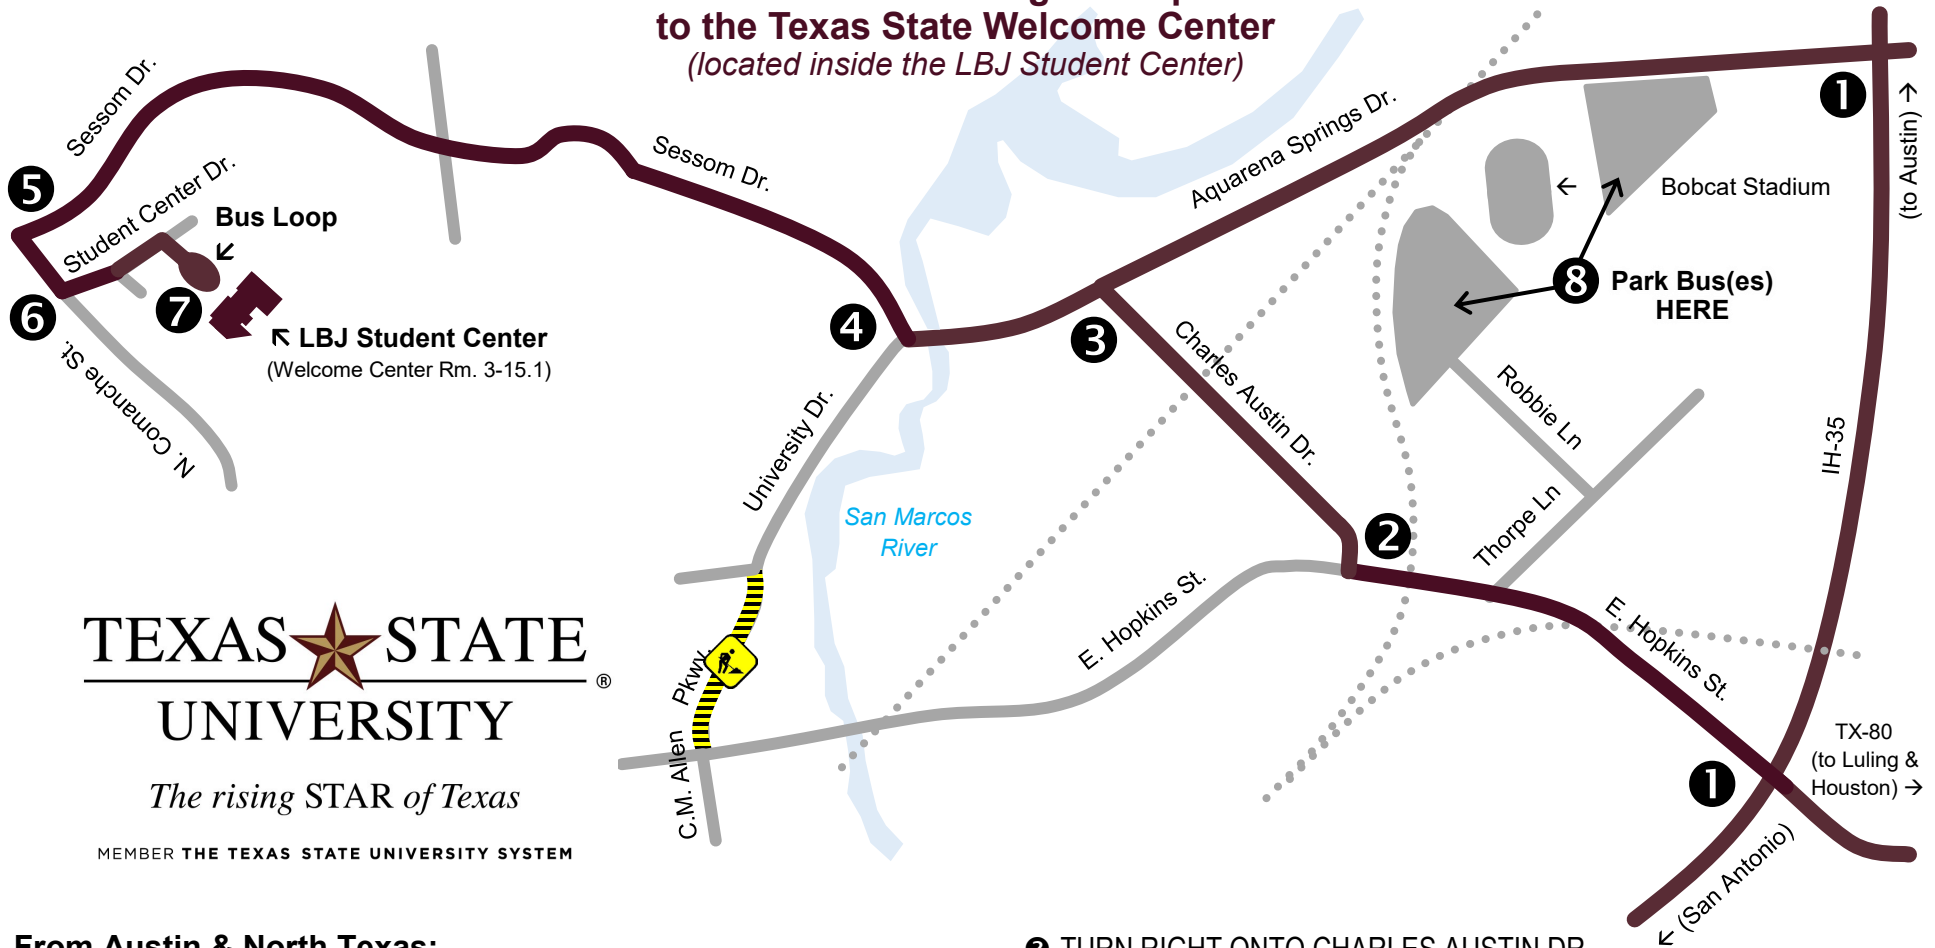

**Directions for Large Groups
to the Texas State Welcome Center**
(located inside the LBJ Student Center)

TEXAS STATE
UNIVERSITY

The rising STAR of Texas

MEMBER THE TEXAS STATE UNIVERSITY SYSTEM

From Austin & North Texas:

- ❶ TAKE IH-35 SOUTH TO SAN MARCOS AND TAKE EXIT 206, THEN TURN RIGHT ONTO AQUARENA SPRINGS DR. **SKIP TO STEP 4.**

From San Antonio & South Texas:

- ❶ TAKE IH-35 NORTH TO SAN MARCOS AND TAKE EXIT 205, THEN TURN LEFT ONTO TX-80/E. HOPKINS ST.

From Houston & East Texas:

- ❶ TAKE IH-10 TO LULING AND THEN TX-80 TO SAN MARCOS. AT IH-35, PROCEED STRAIGHT, AS TX-80 BECOMES E. HOPKINS ST.

- ❷ TURN RIGHT ONTO CHARLES AUSTIN DR.
- ❸ TURN LEFT ONTO AQUARENA SPRINGS DR.
- ❹ AT THE SAN MARCOS RIVER, TURN RIGHT ONTO SESSOM DR.
- ❺ AT THIRD TRAFFIC LIGHT, TURN LEFT ONTO COMANCHE ST.
- ❻ TAKE THE FIRST LEFT ONTO STUDENT CENTER DR.
- ❼ TAKE THE SECOND RIGHT INTO THE BUS LOOP FOR DROP-OFF. FOLLOW SIGNS INSIDE THE LBJ STUDENT CENTER.
- ❽ ARRANGE A PICK-UP TIME AND HAVE BUS(ES) PARK AT ONE OF THE BOBCAT STADIUM LOTS.